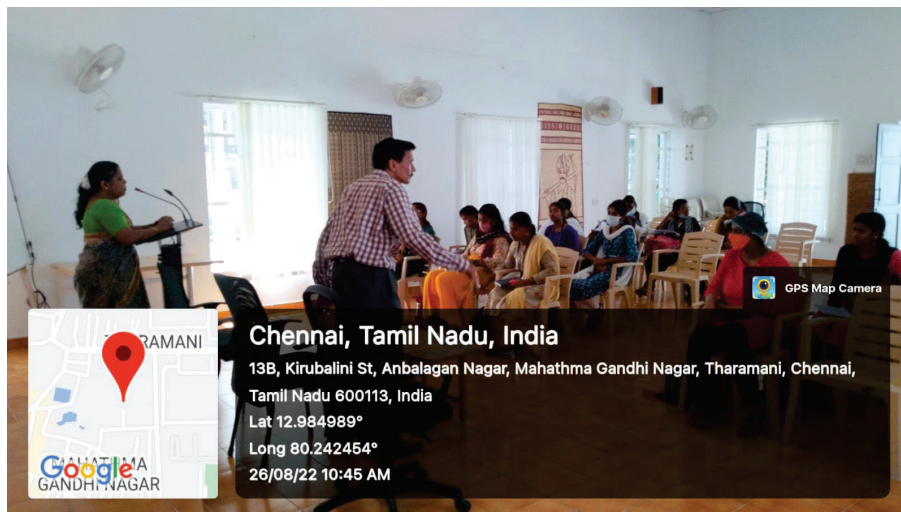

Punjab Association's
ANNA ADARSH COLLEGE FOR WOMEN
(Affiliated to University of Madras)
Chennai - 600040, Tamil Nadu.