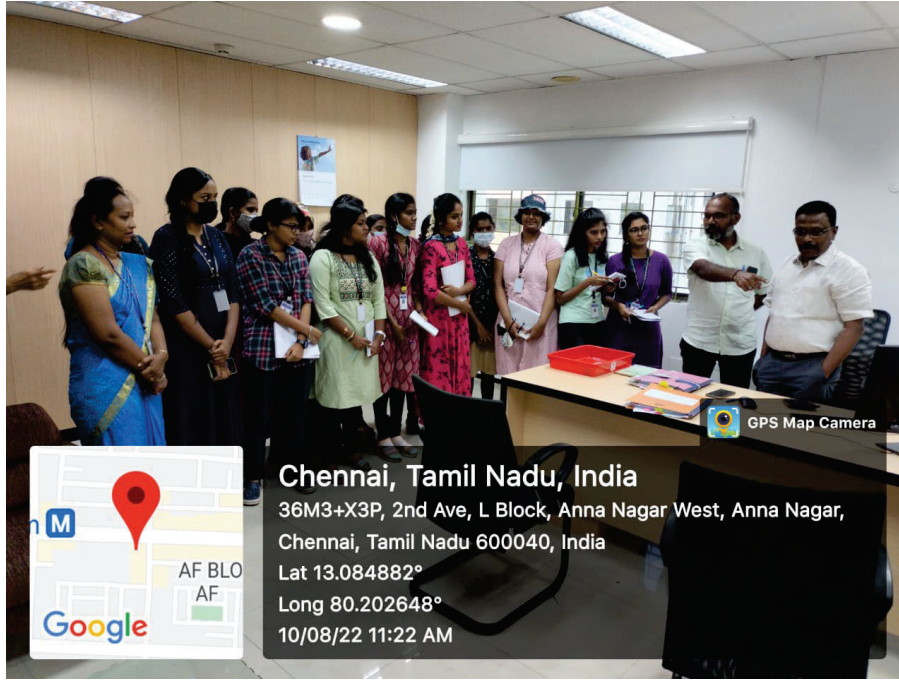

VENUE: GST Outer Chennai Commissionerate Newry Towers, Anna Nagar

DATE: 10/08/2022

Punjab Association's  
**ANNA ADARSH COLLEGE FOR WOMEN**  
(Affiliated to University of Madras)  
Chennai - 600040, Tamil Nadu.