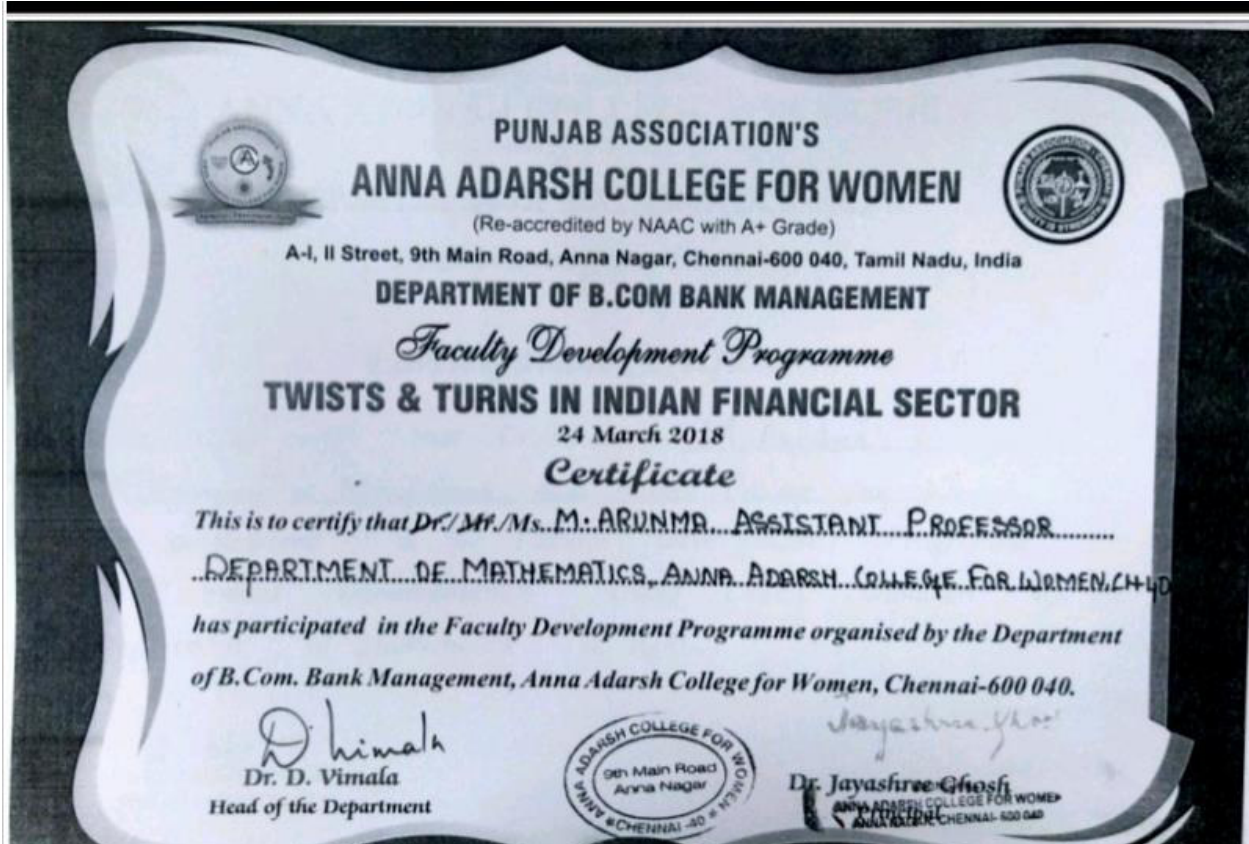

Punjab Association's
ANNA ADARSH COLLEGE FOR WOMEN
(Affiliated to University of Madras)
Chennai - 600040, Tamil Nadu.

FACULTY DEVELOPMENT PROGRAM

S.No23