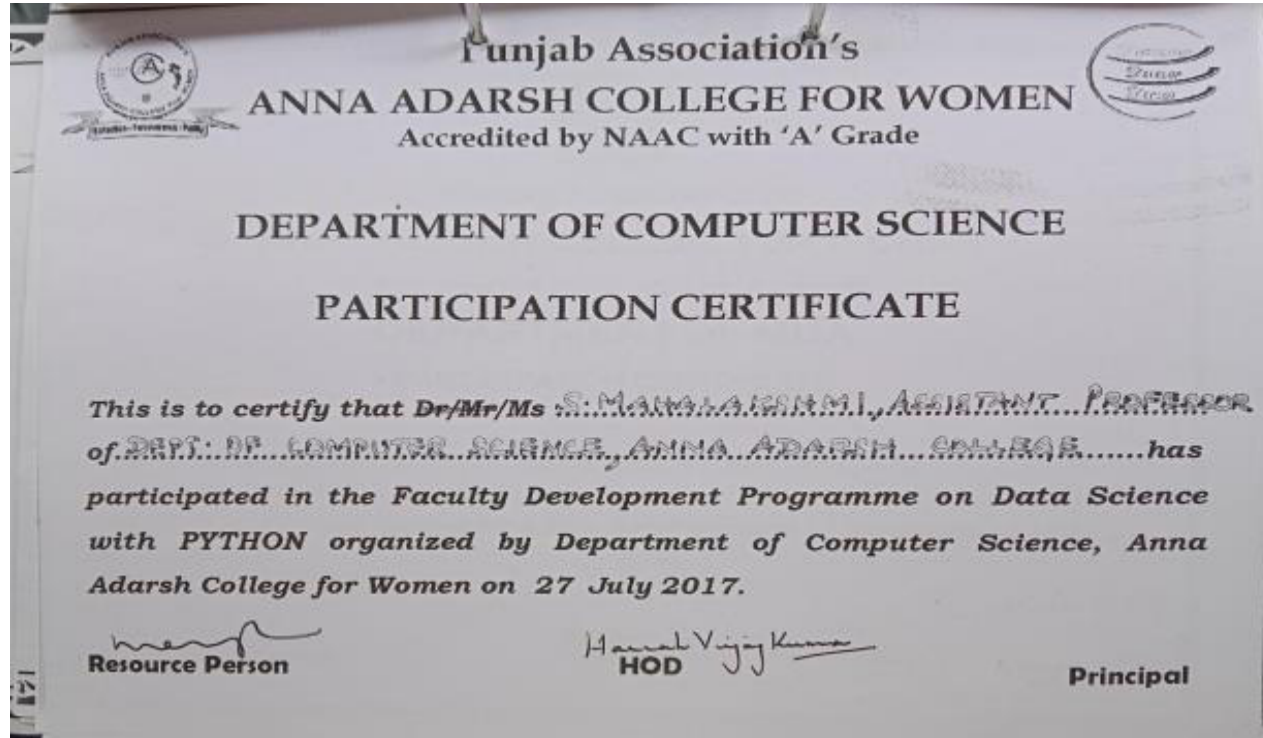

Punjab Association's
ANNA ADARSH COLLEGE FOR WOMEN
(Affiliated to University of Madras)
Chennai - 600040, Tamil Nadu.

FACULTY DEVELOPMENT PROGRAM

S.No 52