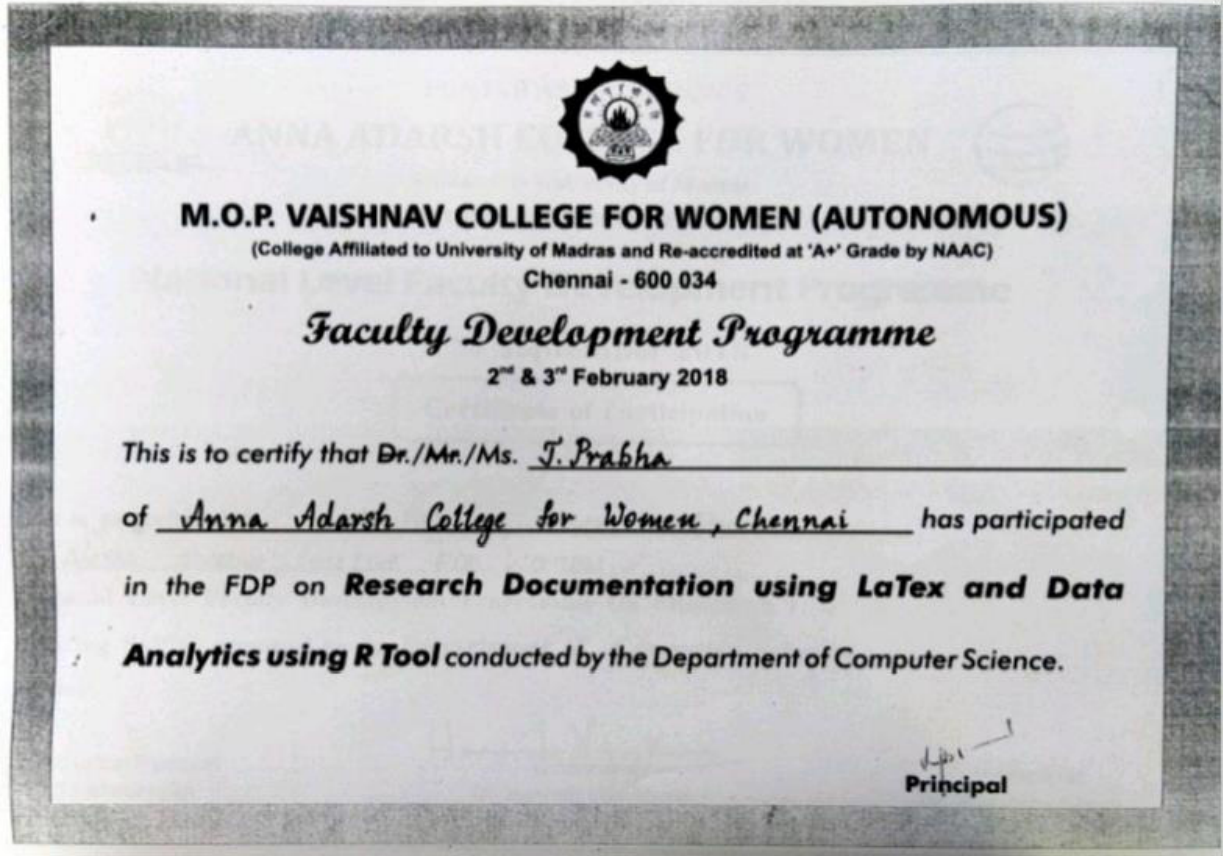

Punjab Association's
ANNA ADARSH COLLEGE FOR WOMEN
(Affiliated to University of Madras)
Chennai - 600040, Tamil Nadu.

FACULTY DEVELOPMENT PROGRAM

S.No 16