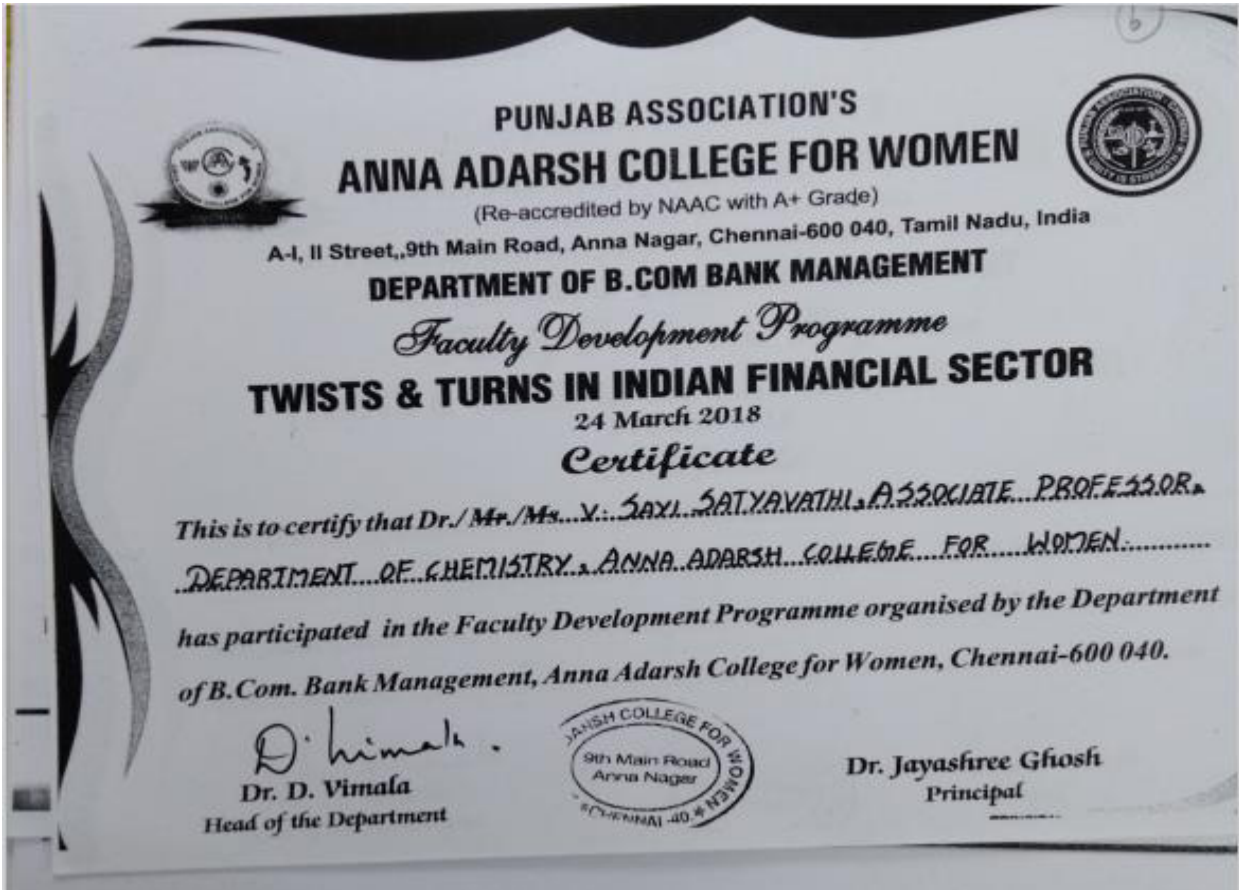

Punjab Association's
ANNA ADARSH COLLEGE FOR WOMEN
(Affiliated to University of Madras)
Chennai - 600040, Tamil Nadu.

FACULTY DEVELOPMENT PROGRAM

S.No 35