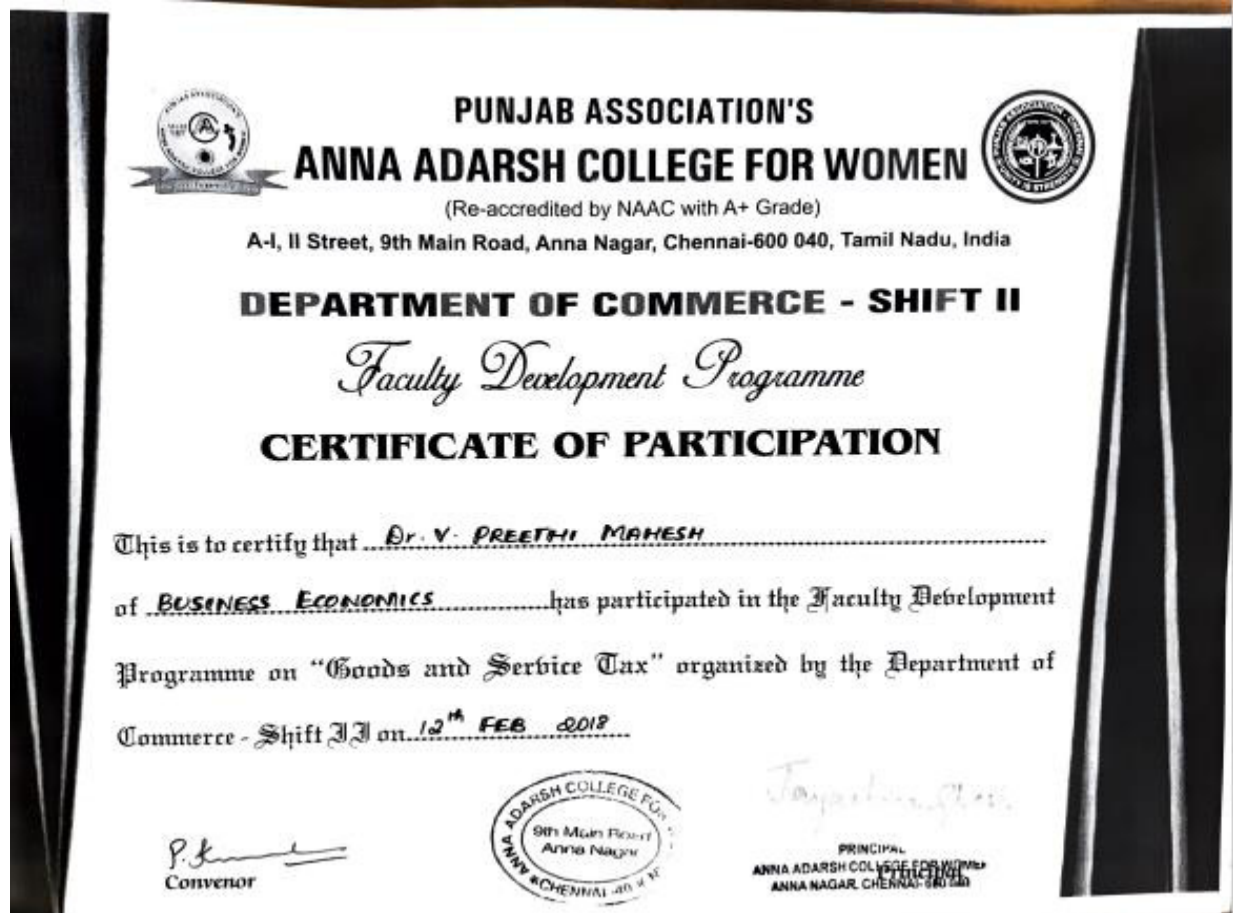

Punjab Association's
ANNA ADARSH COLLEGE FOR WOMEN
(Affiliated to University of Madras)
ANNA NAGAR, CHENNAI 600040

CRITERION 6

Participation in FDP & PDP

Teaching Faculty

Punjab Association's
ANNA ADARSH COLLEGE FOR WOMEN

FACULTY DEVELOPMENT PROGRAM

S.No 1

Punjab Association's
ANNA ADARSH COLLEGE FOR WOMEN
(Affiliated to University of Madras)
Chennai - 600040, Tamil Nadu.

FACULTY DEVELOPMENT PROGRAM

S.No 2

Punjab Association's
ANNA ADARSH COLLEGE FOR WOMEN
(Affiliated to University of Madras)
Chennai - 600040, Tamil Nadu.