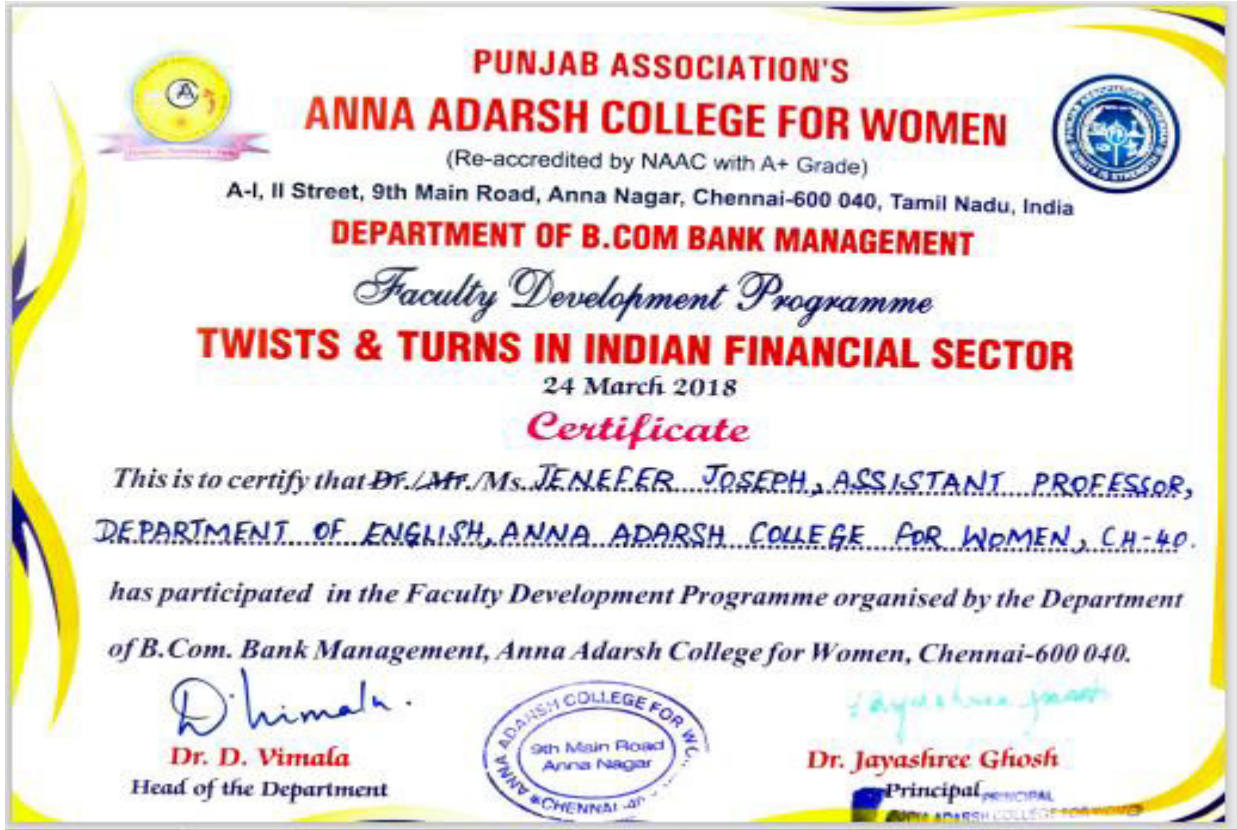

Punjab Association's
ANNA ADARSH COLLEGE FOR WOMEN
(Affiliated to University of Madras)
Chennai - 600040, Tamil Nadu.

FACULTY DEVELOPMENT PROGRAM

S.No 82