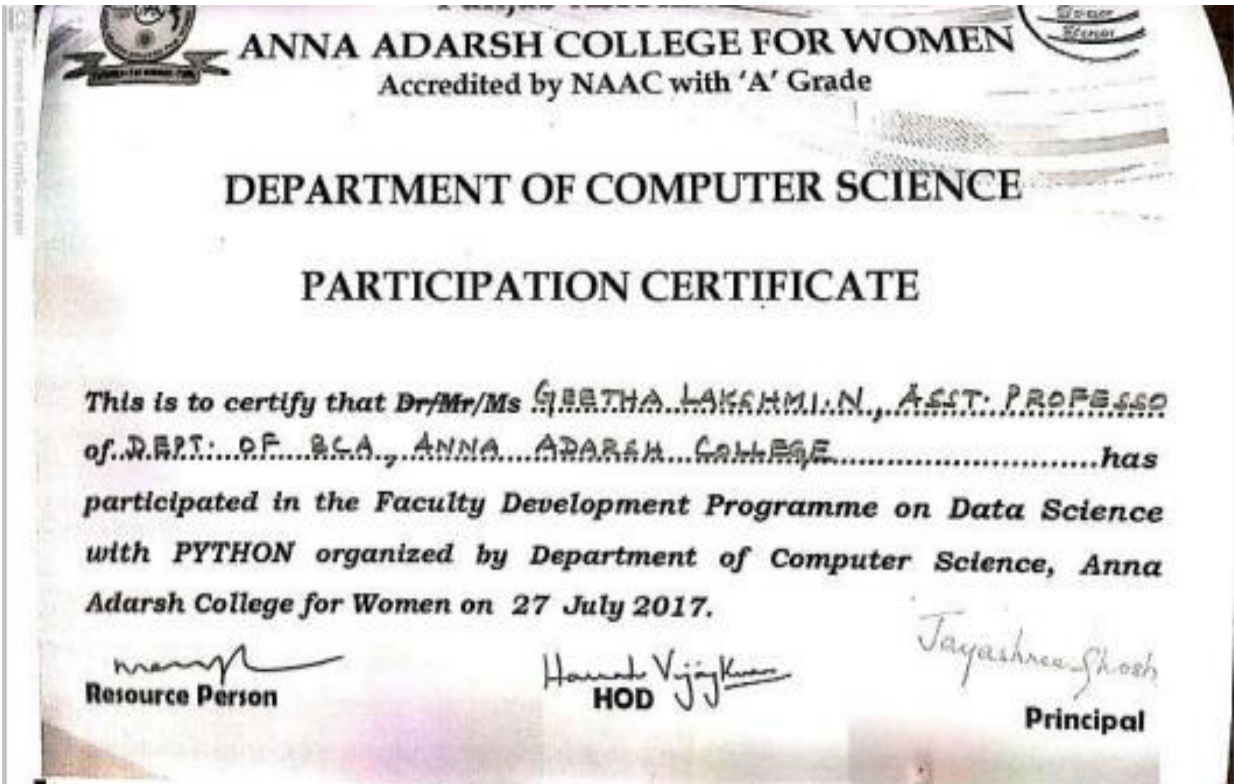

Punjab Association's
ANNA ADARSH COLLEGE FOR WOMEN

(Affiliated to University of Madras)

Chennai - 600040, Tamil Nadu.

FACULTY DEVELOPMENT PROGRAM

S.No 76