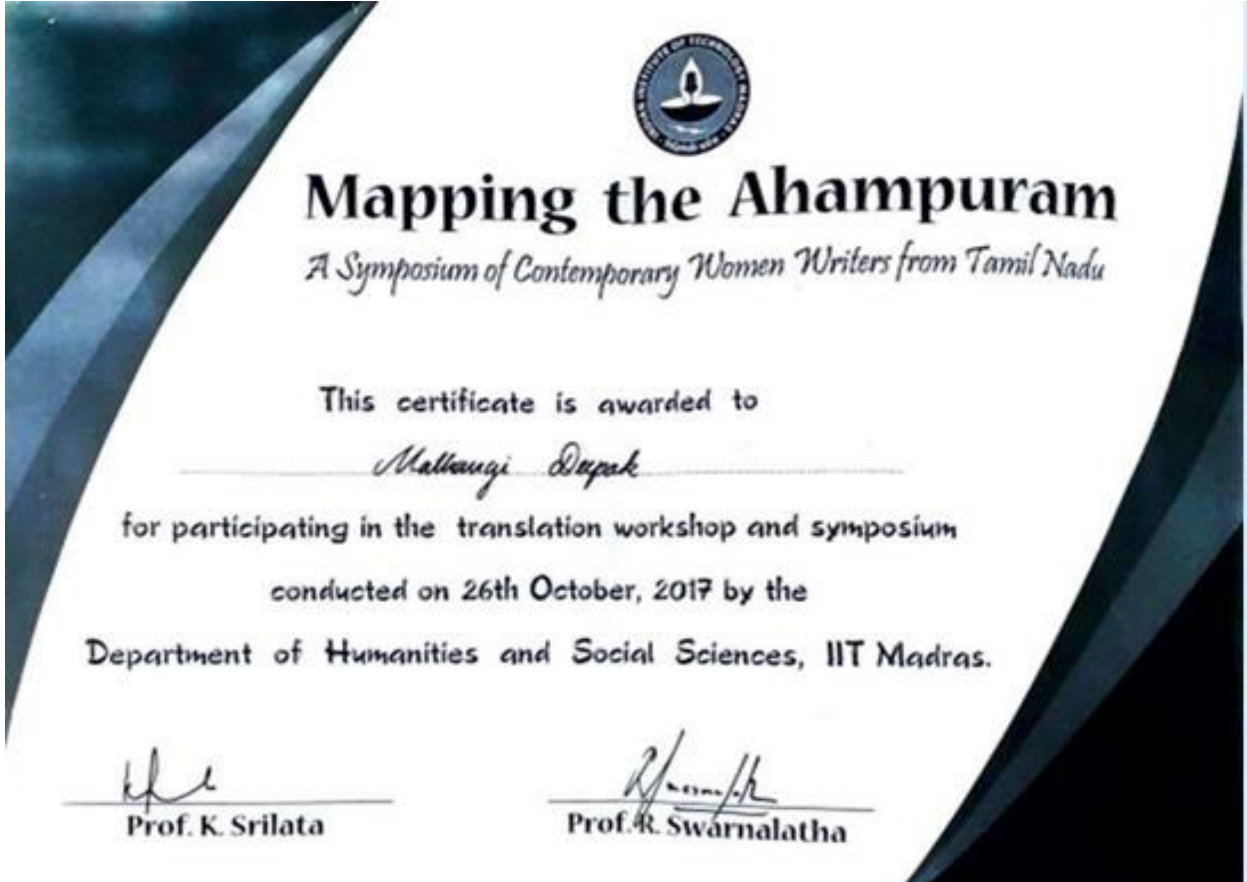

Punjab Association's
ANNA ADARSH COLLEGE FOR WOMEN
(Affiliated to University of Madras)
Chennai - 600040, Tamil Nadu.

PROFESSIONAL DEVELOPMENT PROGRAM

S.No 86