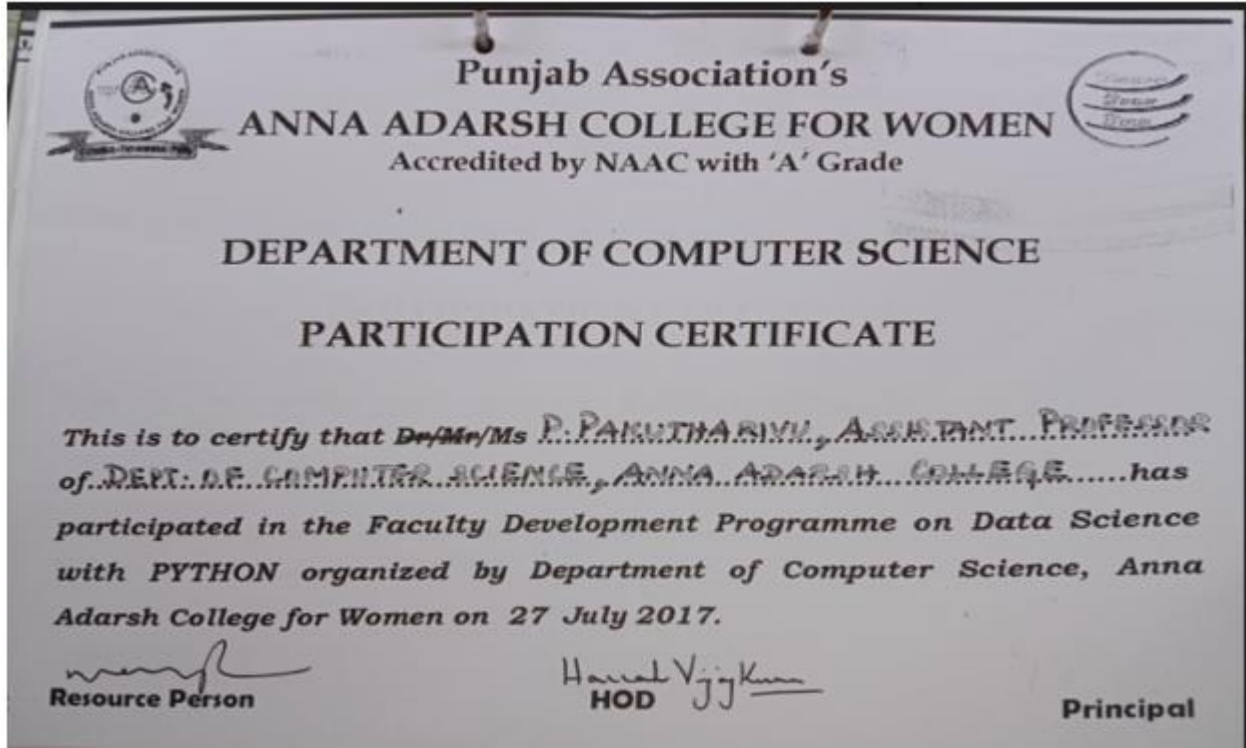

Punjab Association's
ANNA ADARSH COLLEGE FOR WOMEN
(Affiliated to University of Madras)
Chennai - 600040, Tamil Nadu.

FACULTY DEVELOPMENT PROGRAM

S.No 48