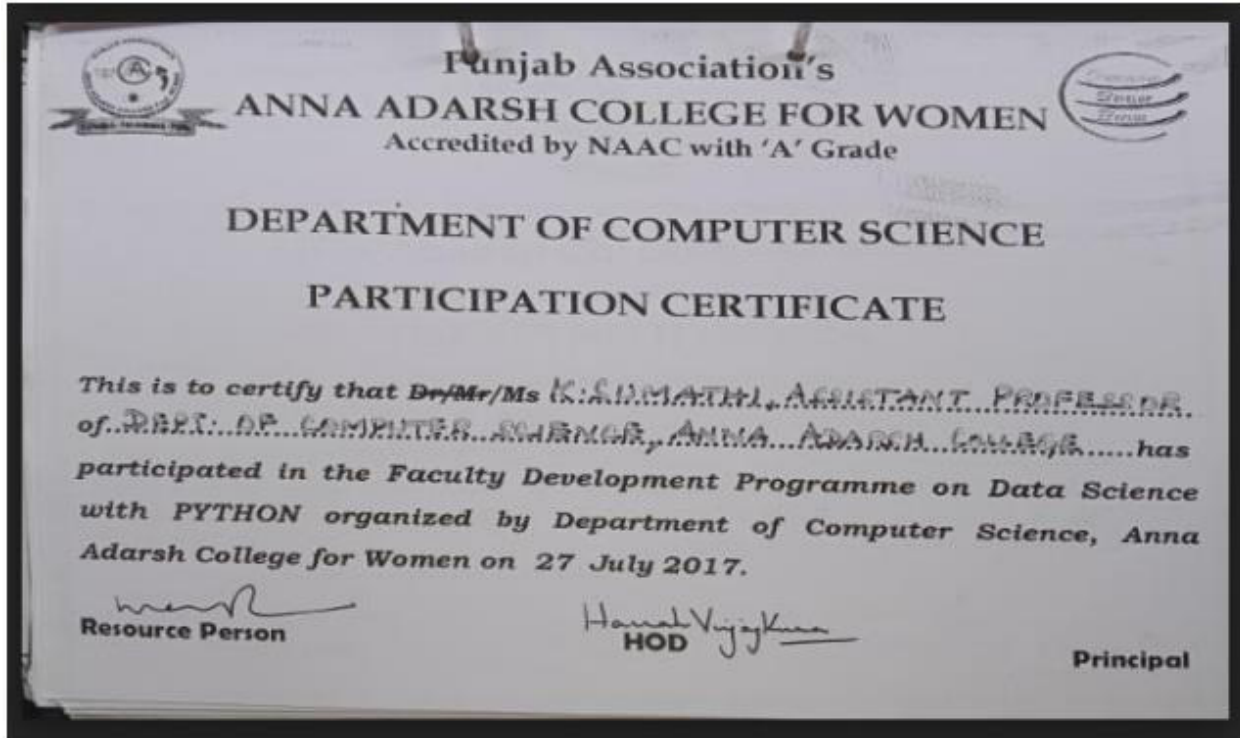

Punjab Association's
ANNA ADARSH COLLEGE FOR WOMEN
(Affiliated to University of Madras)
Chennai - 600040, Tamil Nadu.

FACULTY DEVELOPMENT PROGRAM

S.No 50