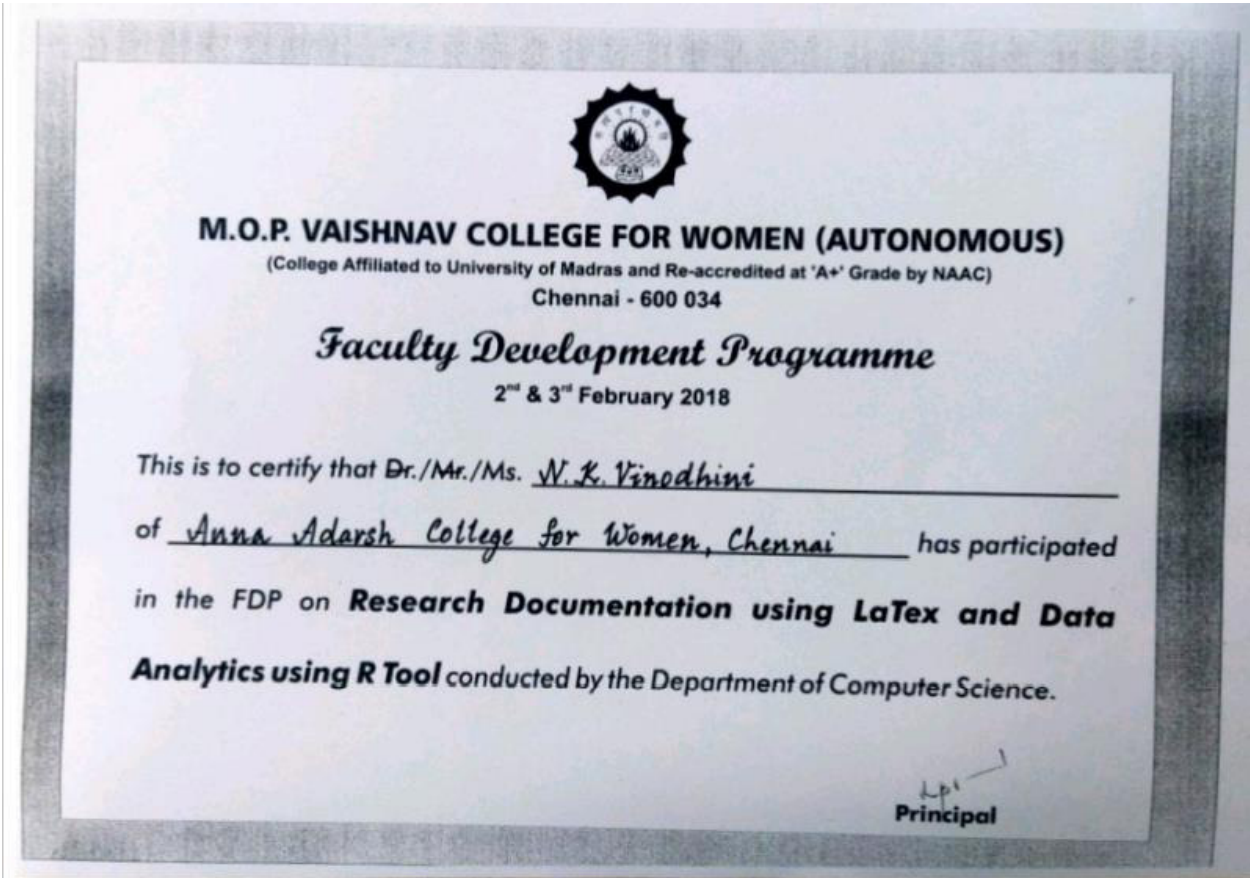

Punjab Association's
ANNA ADARSH COLLEGE FOR WOMEN
(Affiliated to University of Madras)
Chennai - 600040, Tamil Nadu.

FACULTY DEVELOPMENT PROGRAM

S.No 17