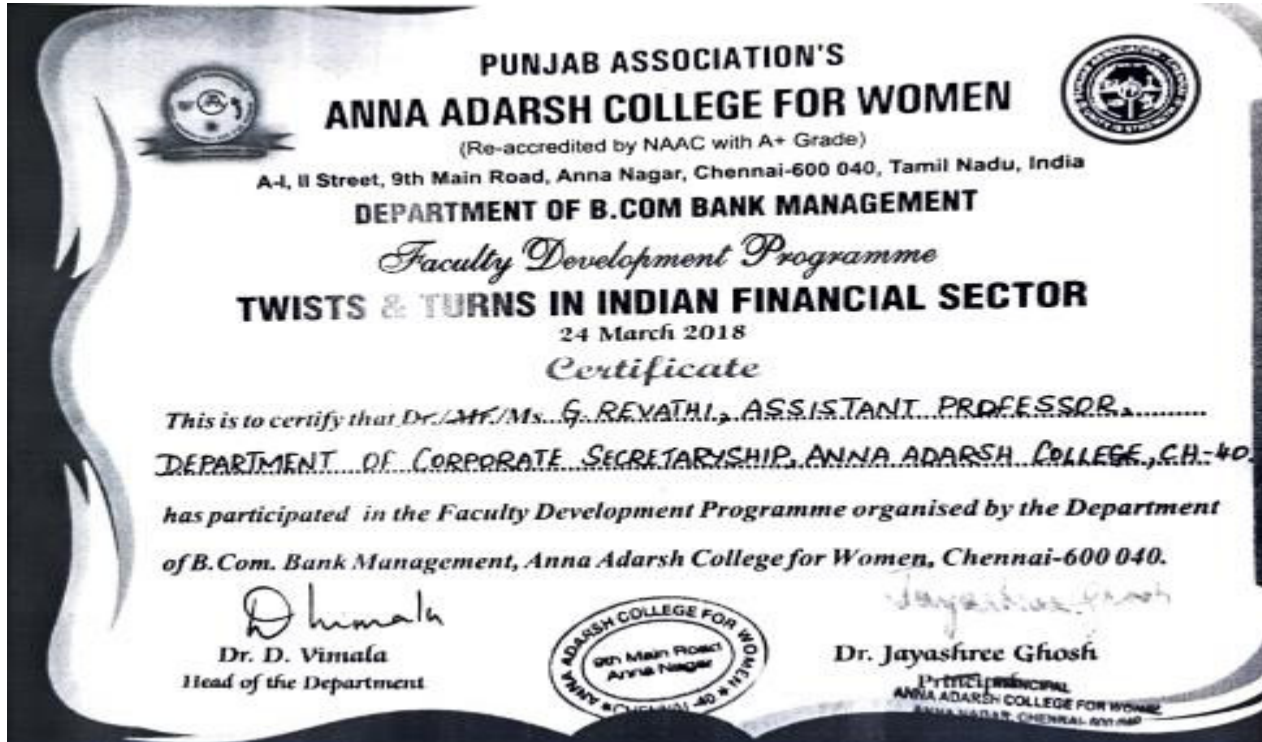

Punjab Association's
ANNA ADARSH COLLEGE FOR WOMEN
(Affiliated to University of Madras)
Chennai - 600040, Tamil Nadu.

FACULTY DEVELOPMENT PROGRAM

S.No 74