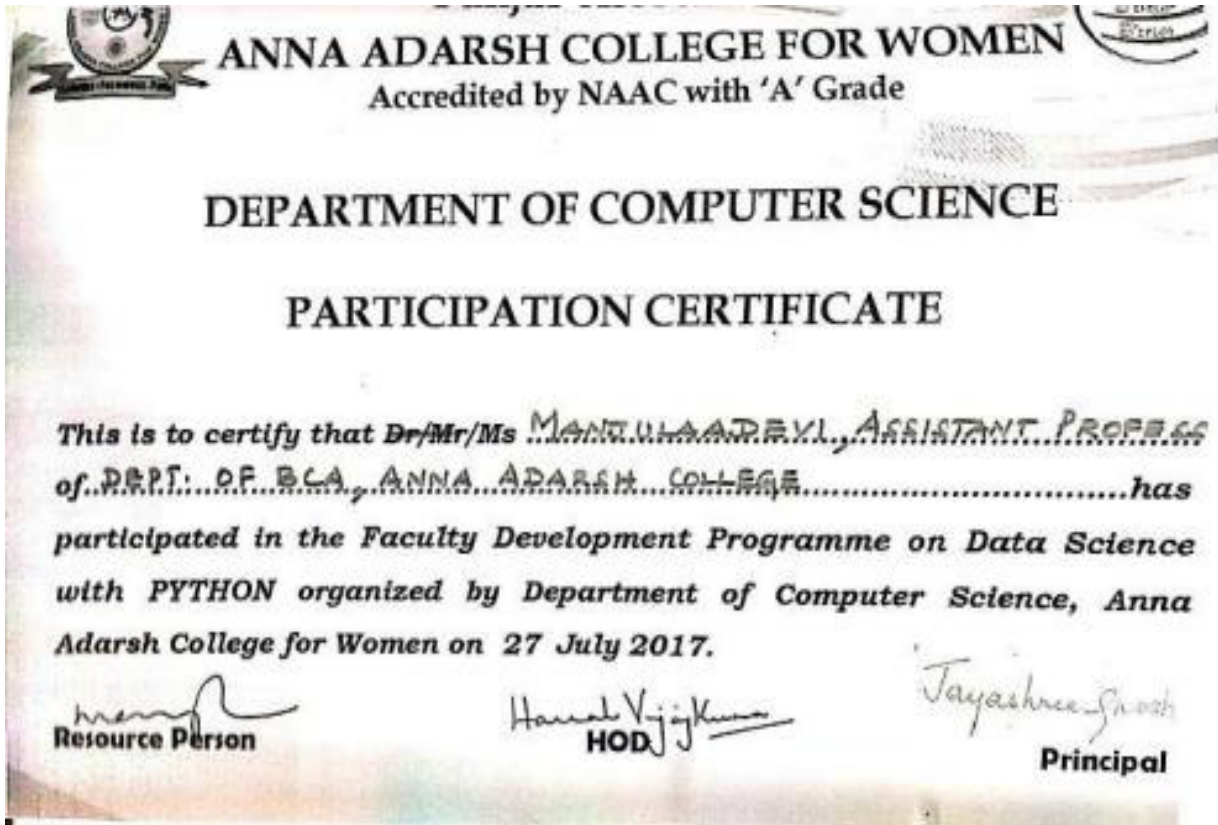

Punjab Association's
ANNA ADARSH COLLEGE FOR WOMEN
(Affiliated to University of Madras)
Chennai - 600040, Tamil Nadu.

FACULTY DEVELOPMENT PROGRAM

S.No 77