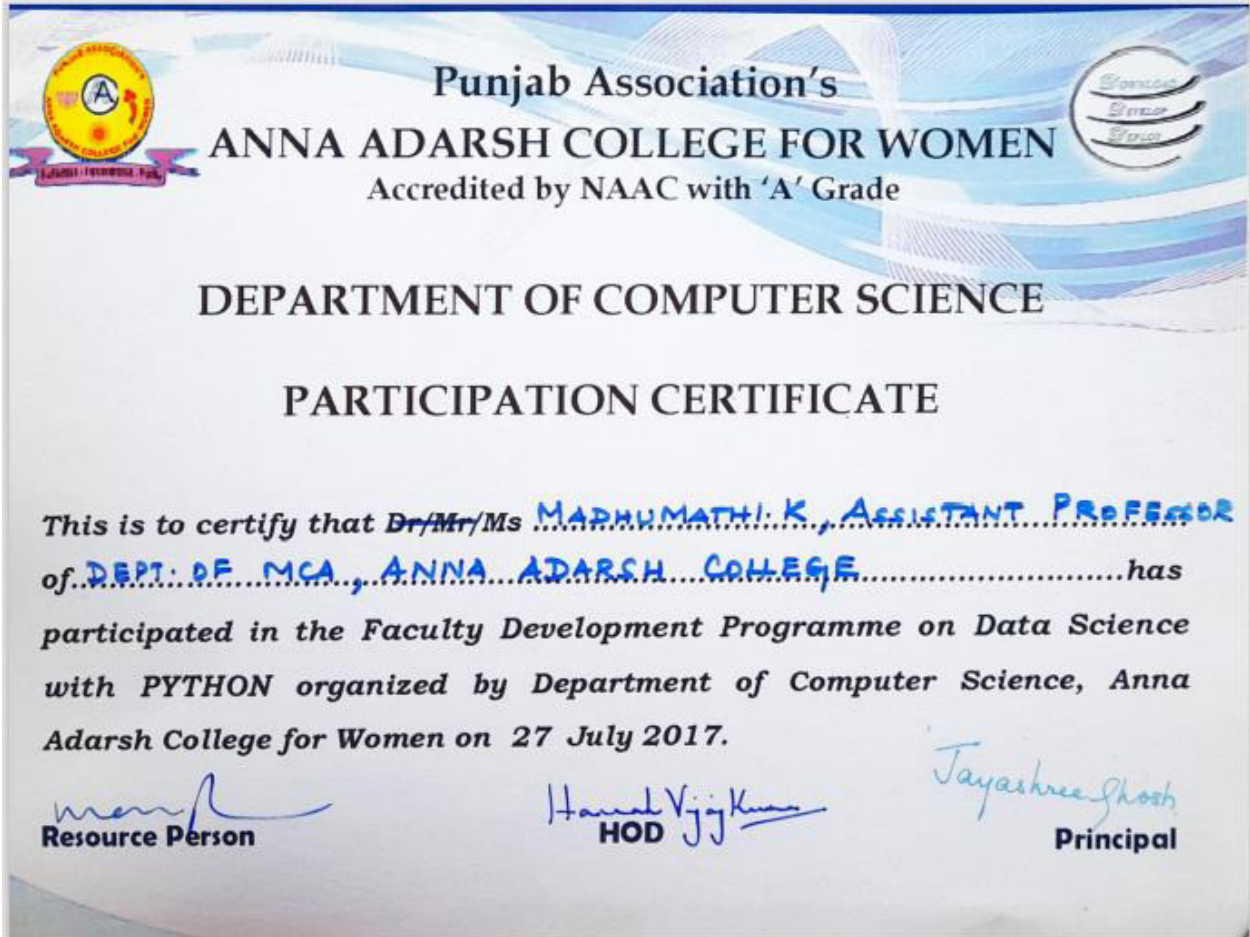

Punjab Association's
ANNA ADARSH COLLEGE FOR WOMEN

(Affiliated to University of Madras)

Chennai - 600040, Tamil Nadu.

FACULTY DEVELOPMENT PROGRAM

S.No 56