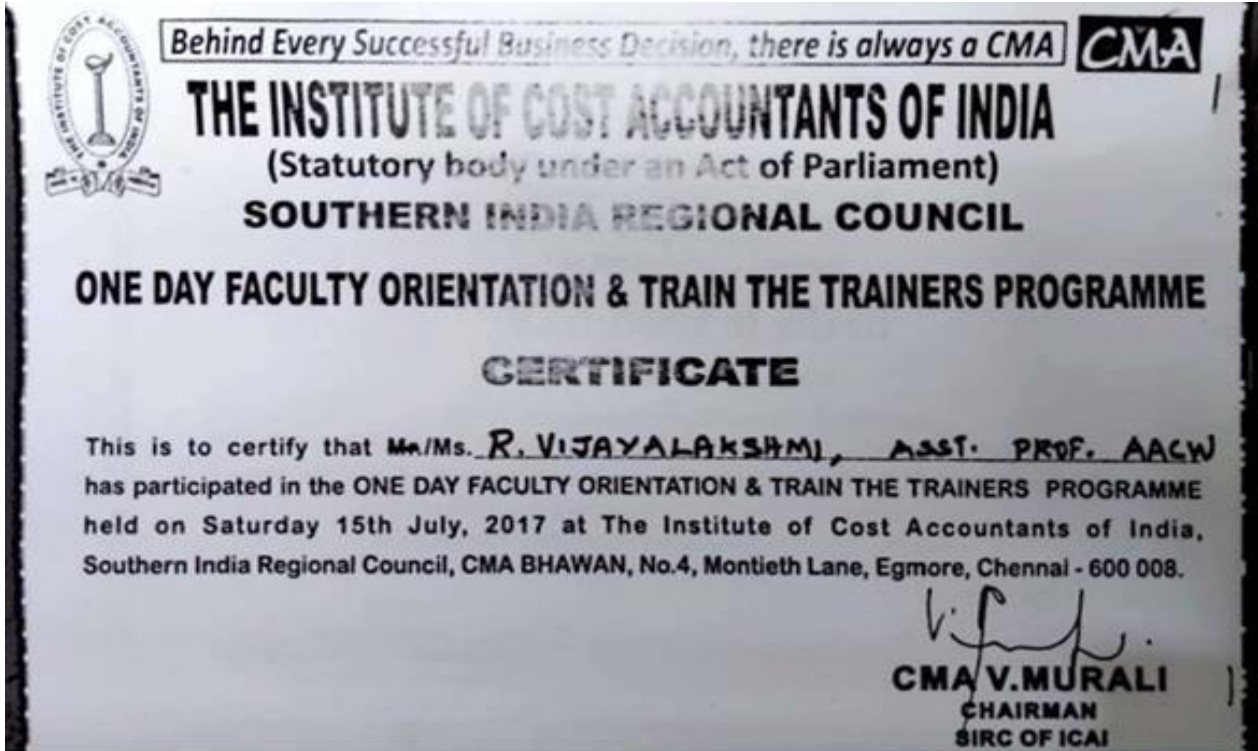

Punjab Association's
ANNA ADARSH COLLEGE FOR WOMEN
(Affiliated to University of Madras)
Chennai - 600040, Tamil Nadu.

PROFESSIONAL DEVELOPMENT PROGRAM

S.No 92