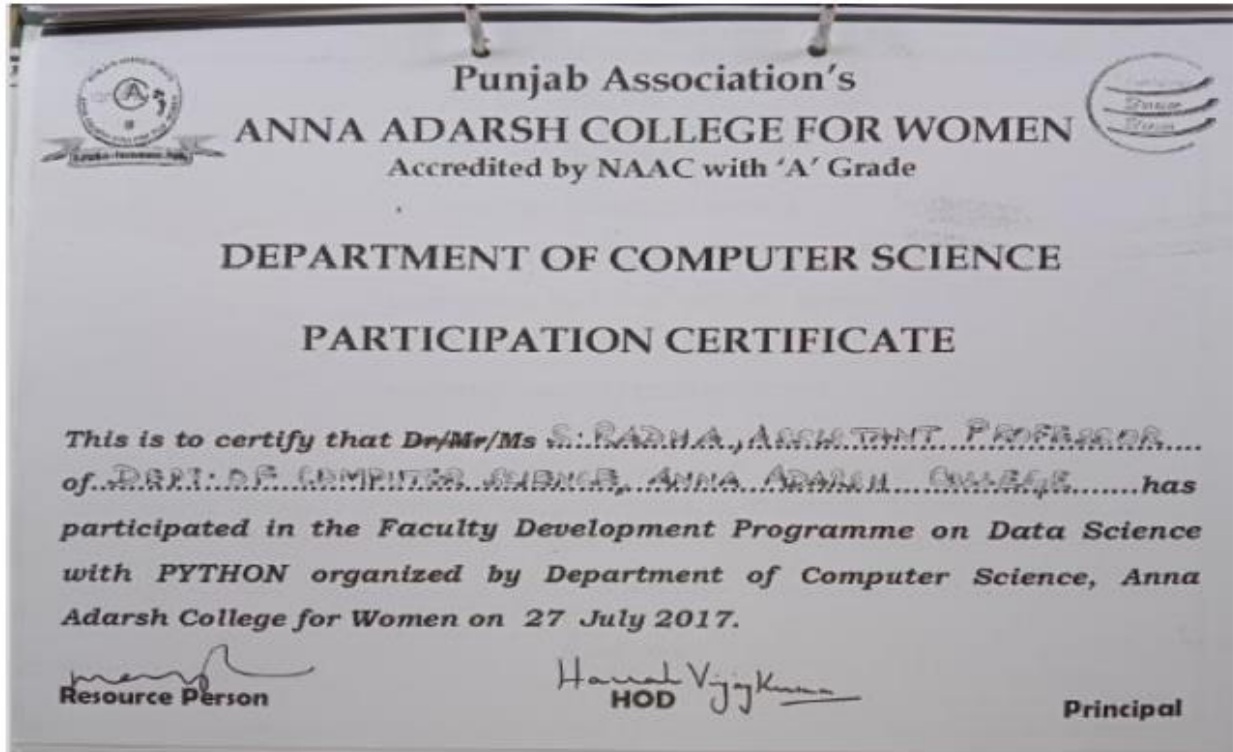

Punjab Association's
ANNA ADARSH COLLEGE FOR WOMEN
(Affiliated to University of Madras)
Chennai - 600040, Tamil Nadu.

FACULTY DEVELOPMENT PROGRAM

S.No 51