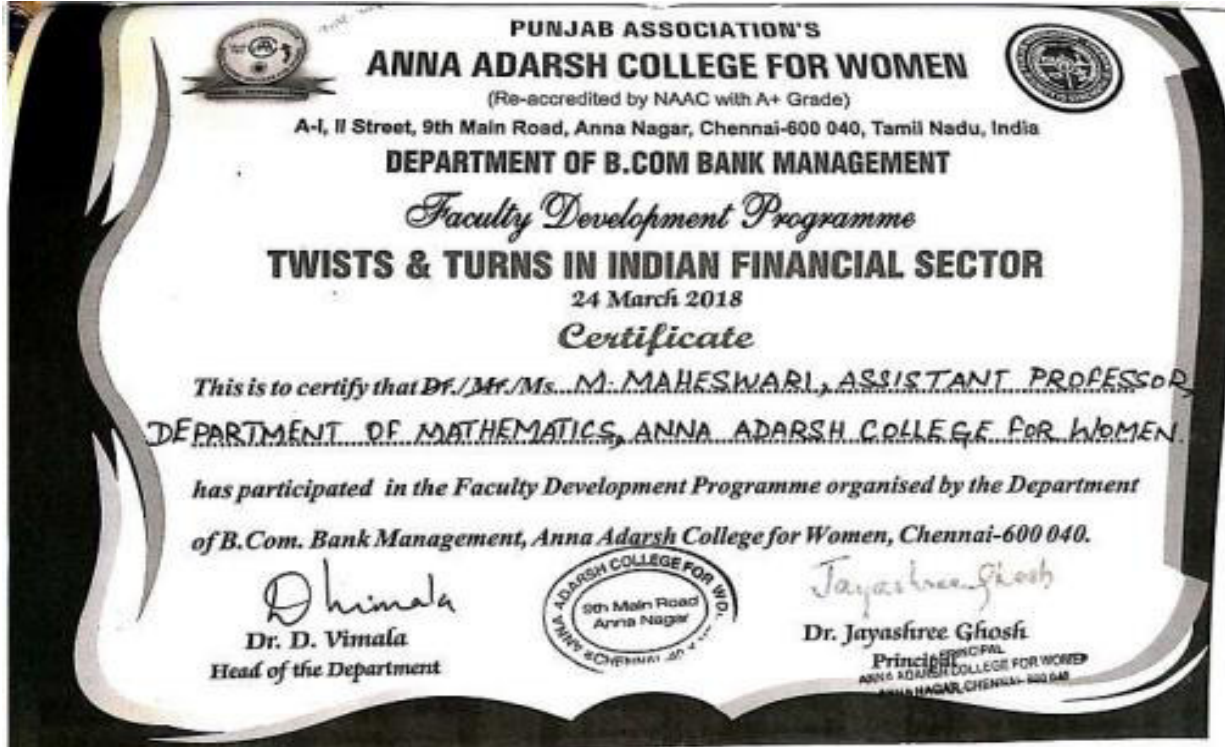

Punjab Association's
ANNA ADARSH COLLEGE FOR WOMEN
(Affiliated to University of Madras)
Chennai - 600040, Tamil Nadu.

FACULTY DEVELOPMENT PROGRAM

S.No 78