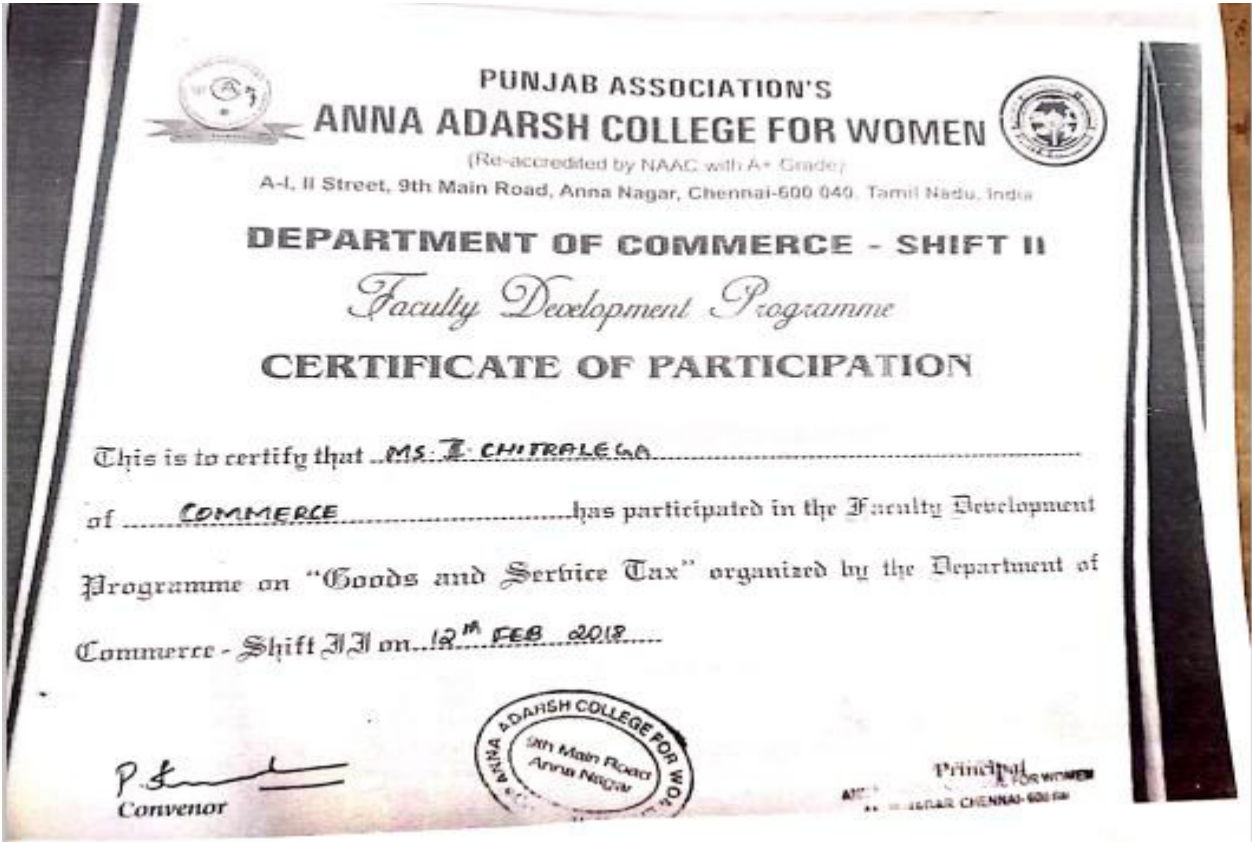

Punjab Association's
ANNA ADARSH COLLEGE FOR WOMEN
(Affiliated to University of Madras)
Chennai - 600040, Tamil Nadu.

FACULTY DEVELOPMENT PROGRAM

S.No 72