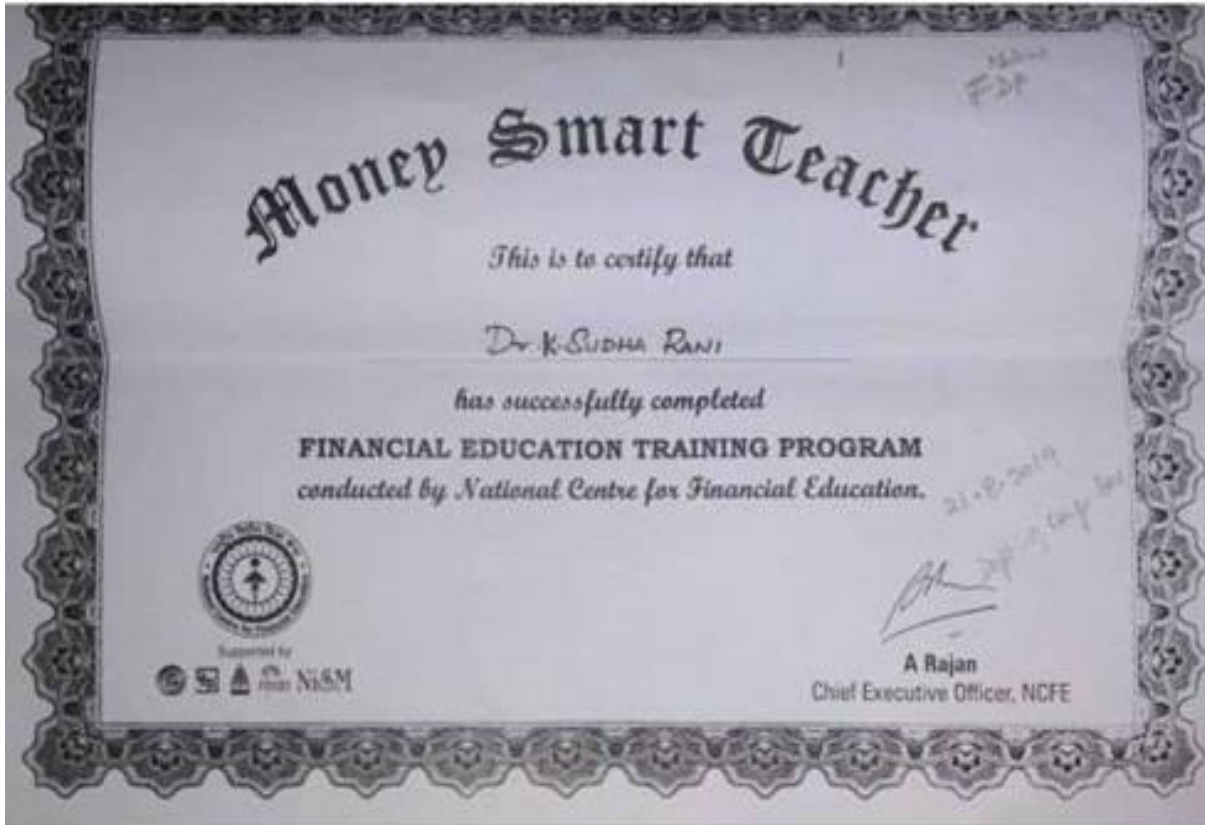

Punjab Association's
ANNA ADARSH COLLEGE FOR WOMEN
(Affiliated to University of Madras)
Chennai - 600040, Tamil Nadu.

PROFESSIONAL DEVELOPMENT PROGRAM

S.No 137