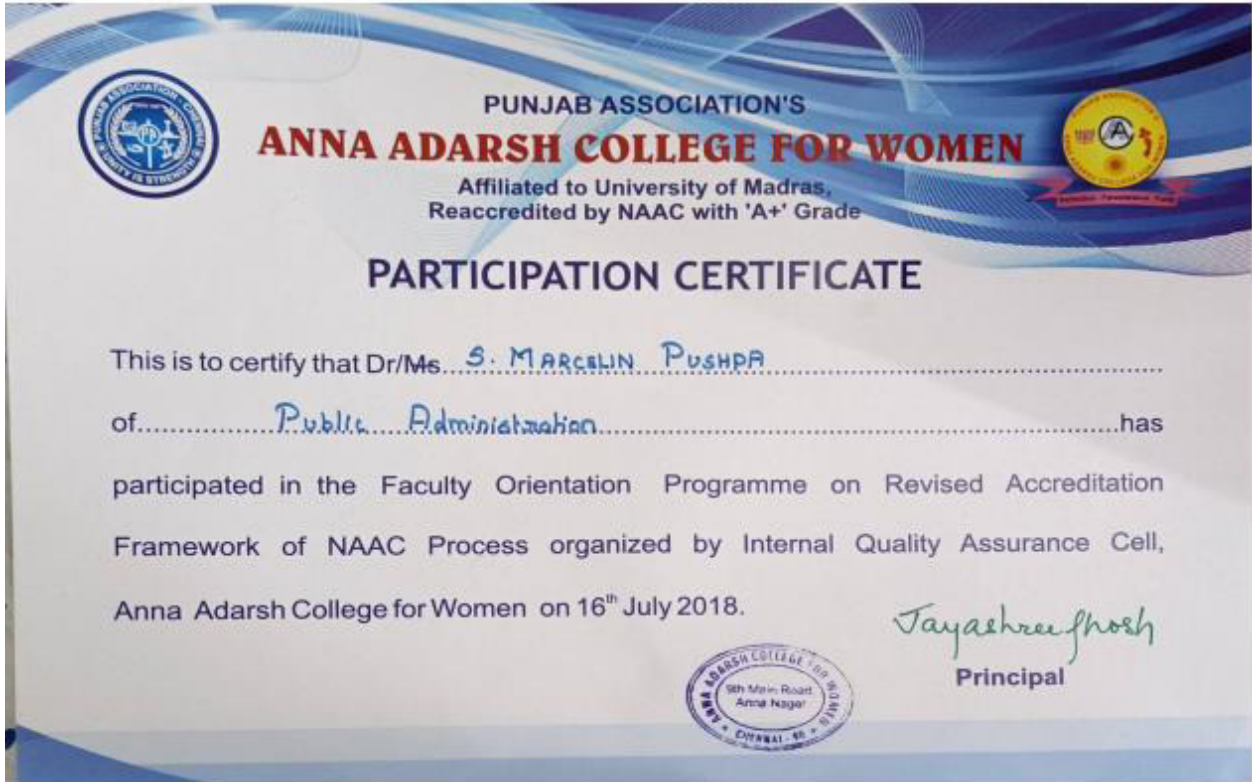

Punjab Association's
ANNA ADARSH COLLEGE FOR WOMEN
(Affiliated to University of Madras)
Chennai - 600040, Tamil Nadu.

FACULTY DEVELOPMENT PROGRAM

S.No 16