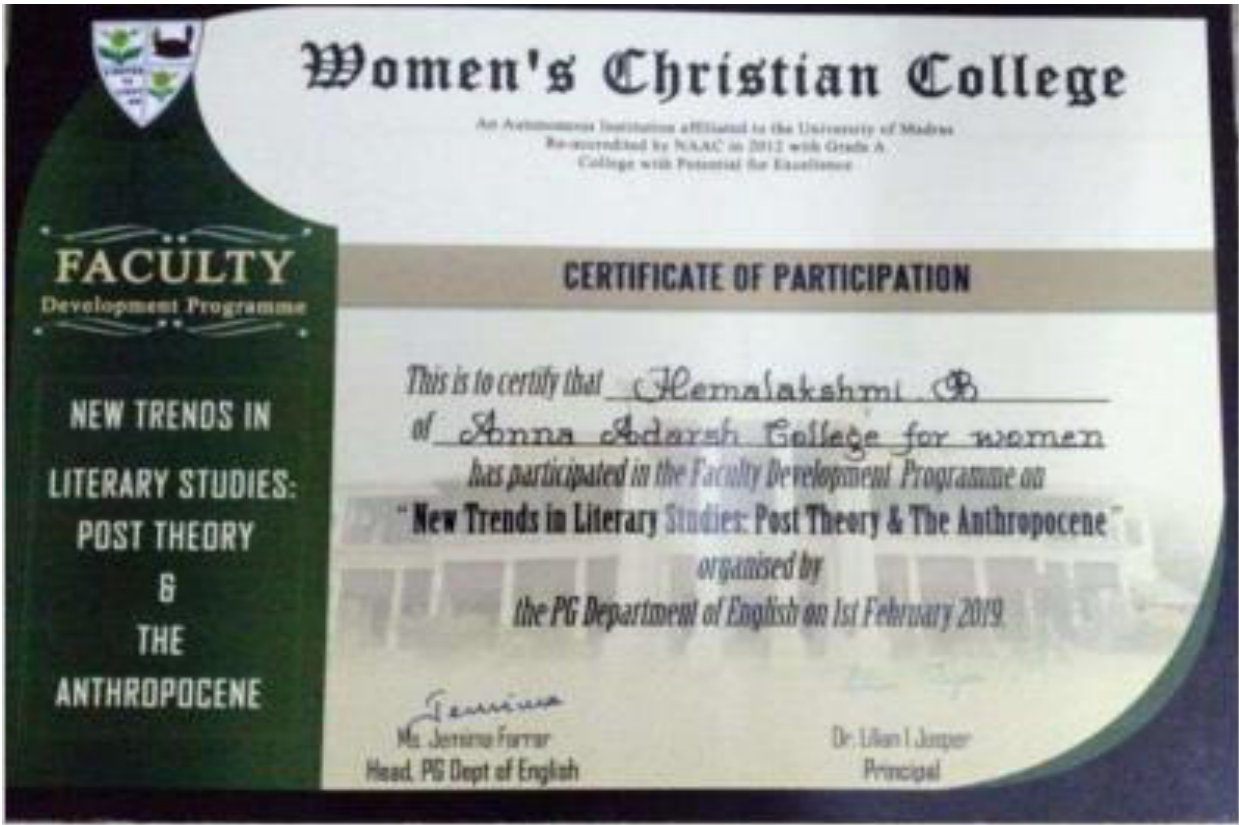

Punjab Association's
ANNA ADARSH COLLEGE FOR WOMEN
(Affiliated to University of Madras)
Chennai - 600040, Tamil Nadu.

FACULTY DEVELOPMENT PROGRAM

S.No 8