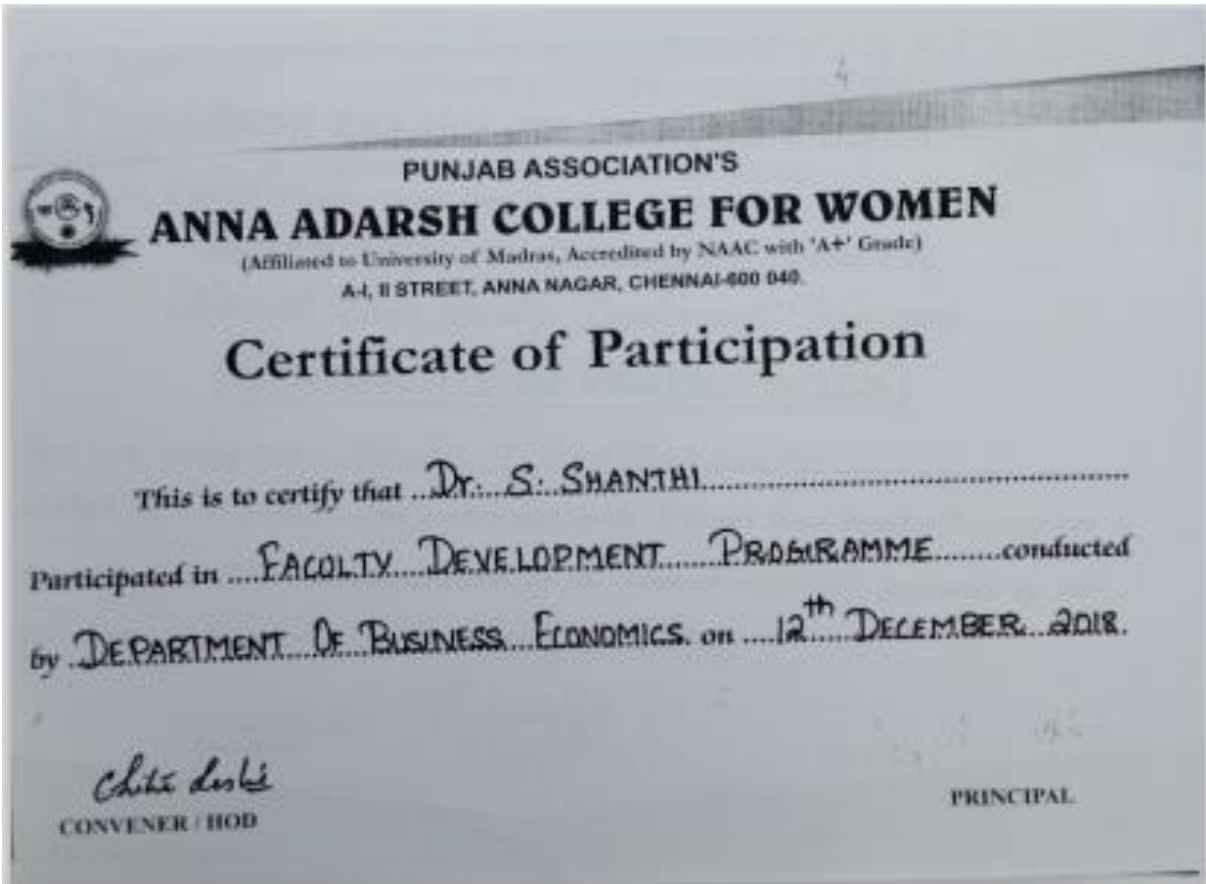

Punjab Association's
ANNA ADARSH COLLEGE FOR WOMEN
(Affiliated to University of Madras)
Chennai - 600040, Tamil Nadu.

FACULTY DEVELOPMENT PROGRAM

S.No 53