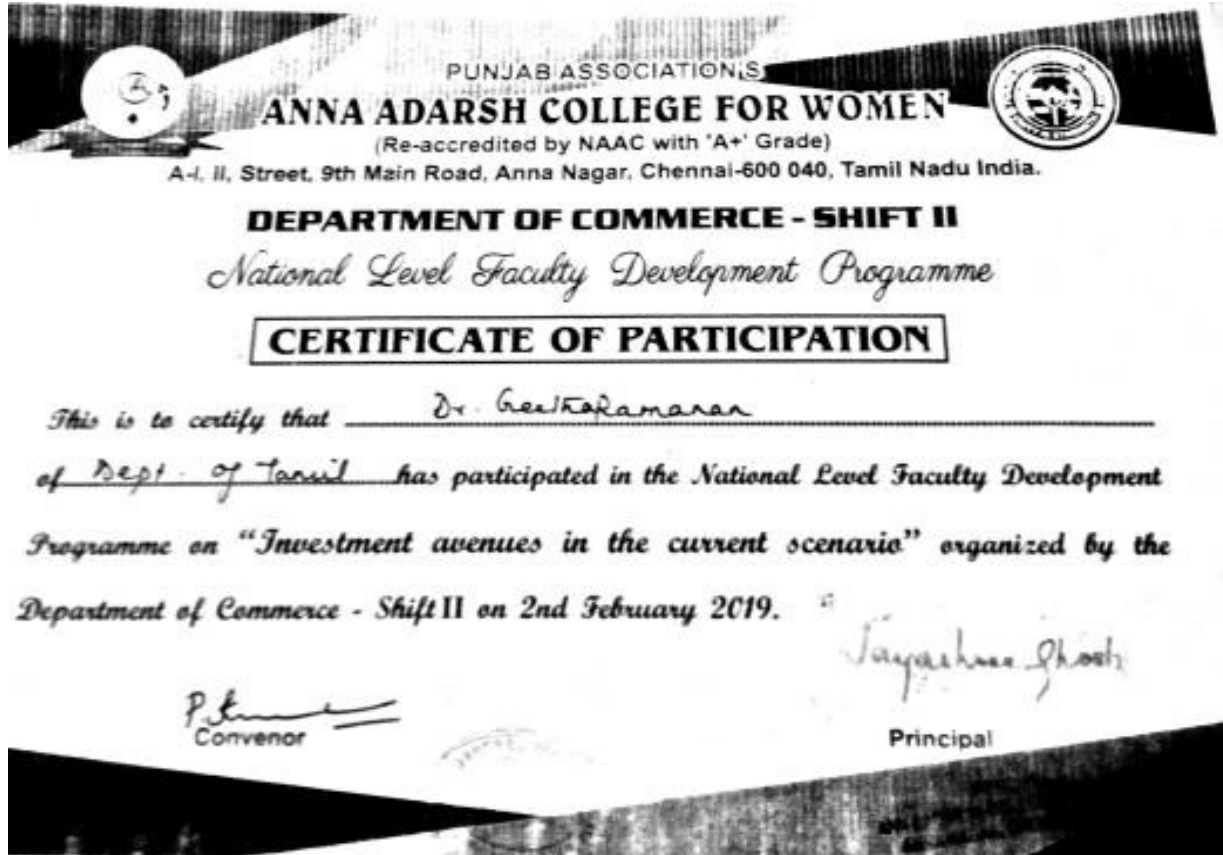

Convenor

Principal

Punjab Association's
ANNA ADARSH COLLEGE FOR WOMEN
(Affiliated to University of Madras)
Chennai - 600040, Tamil Nadu.

FACULTY DEVELOPMENT PROGRAM

S.No 120

Punjab Association's
ANNA ADARSH COLLEGE FOR WOMEN
(Affiliated to University of Madras)
Chennai - 600040, Tamil Nadu.