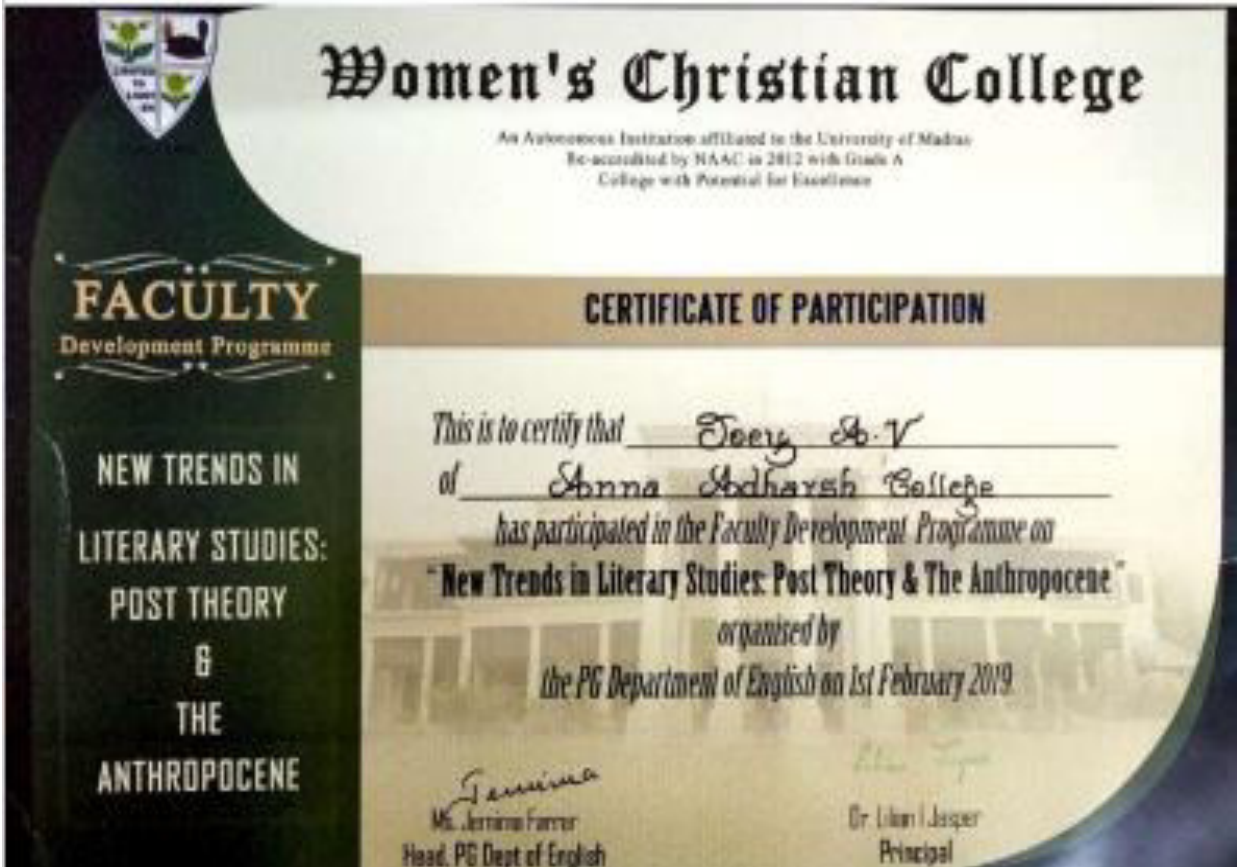

Punjab Association's
ANNA ADARSH COLLEGE FOR WOMEN
(Affiliated to University of Madras)
Chennai - 600040, Tamil Nadu.

FACULTY DEVELOPMENT PROGRAM

S.No 7