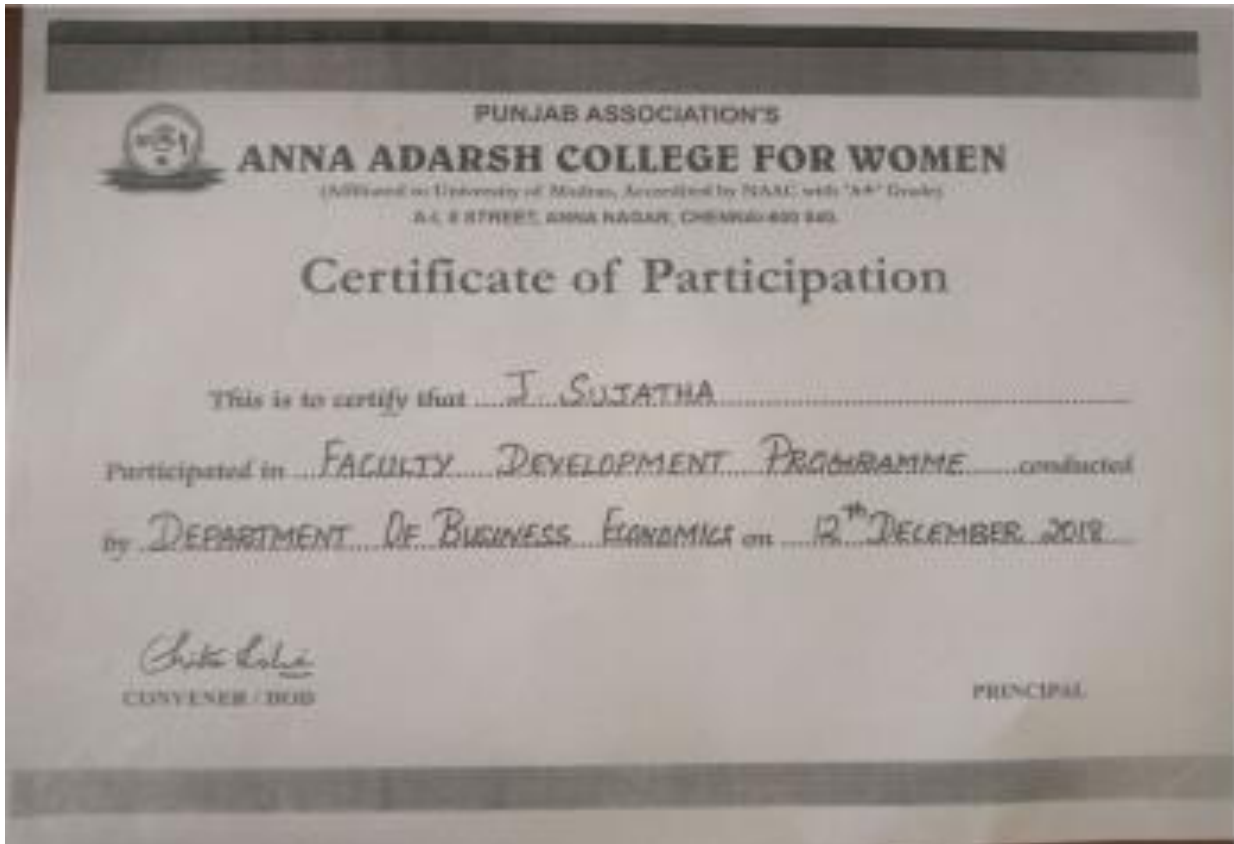

Punjab Association's
ANNA ADARSH COLLEGE FOR WOMEN
(Affiliated to University of Madras)
Chennai - 600040, Tamil Nadu.

FACULTY DEVELOPMENT PROGRAM

S.No 81