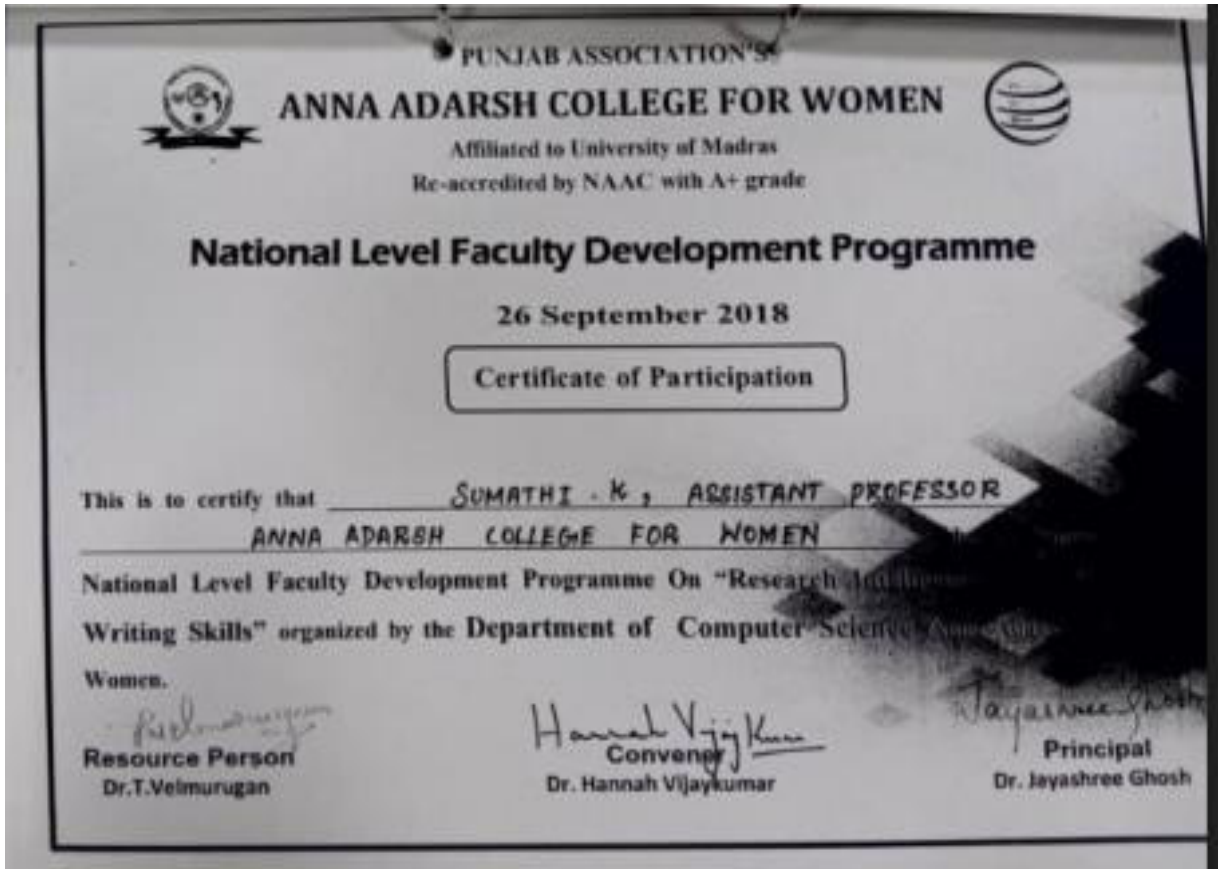

Punjab Association's
ANNA ADARSH COLLEGE FOR WOMEN
(Affiliated to University of Madras)
Chennai - 600040, Tamil Nadu.

FACULTY DEVELOPMENT PROGRAM

S.No 69