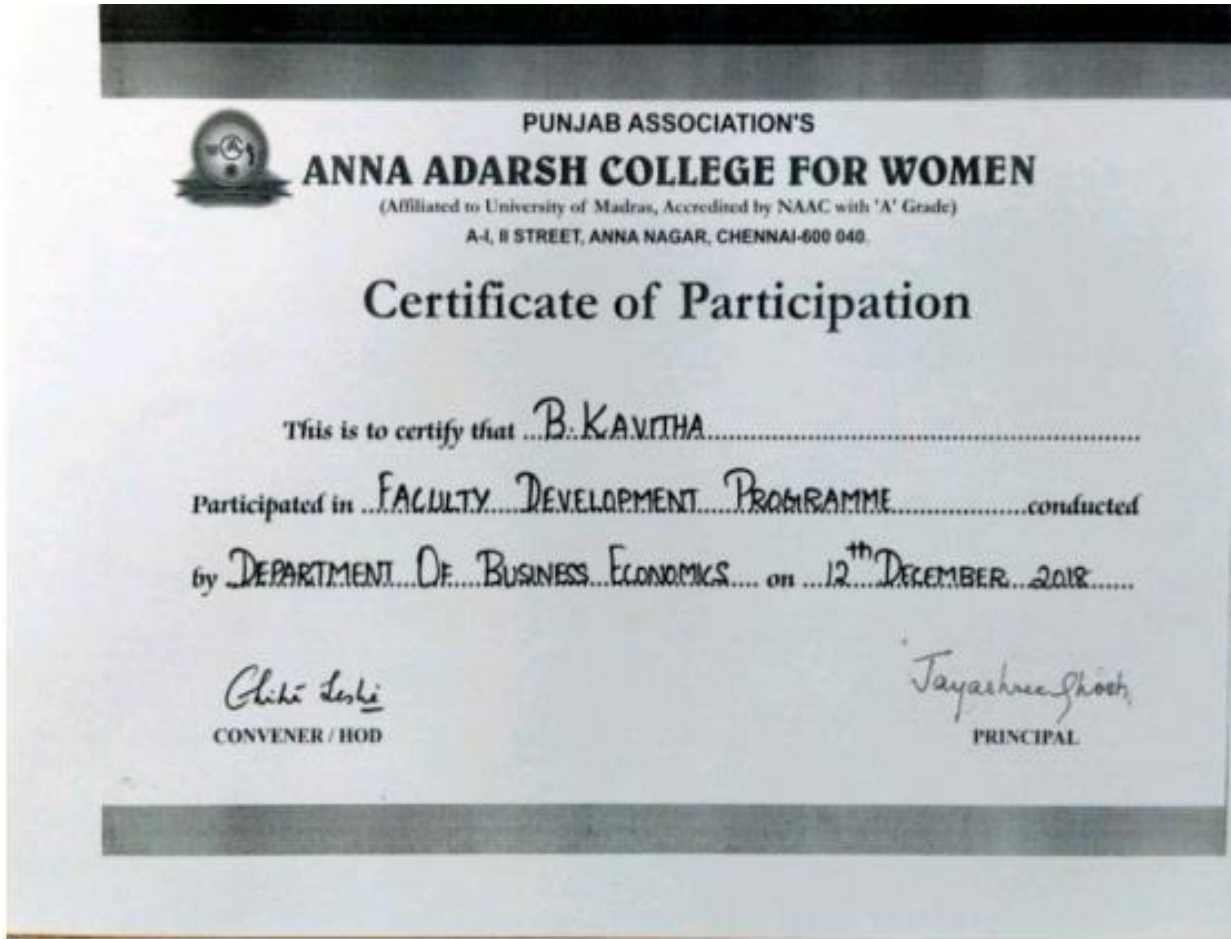

Punjab Association's
ANNA ADARSH COLLEGE FOR WOMEN
(Affiliated to University of Madras)
Chennai - 600040, Tamil Nadu.

FACULTY DEVELOPMENT PROGRAM

S.No 47