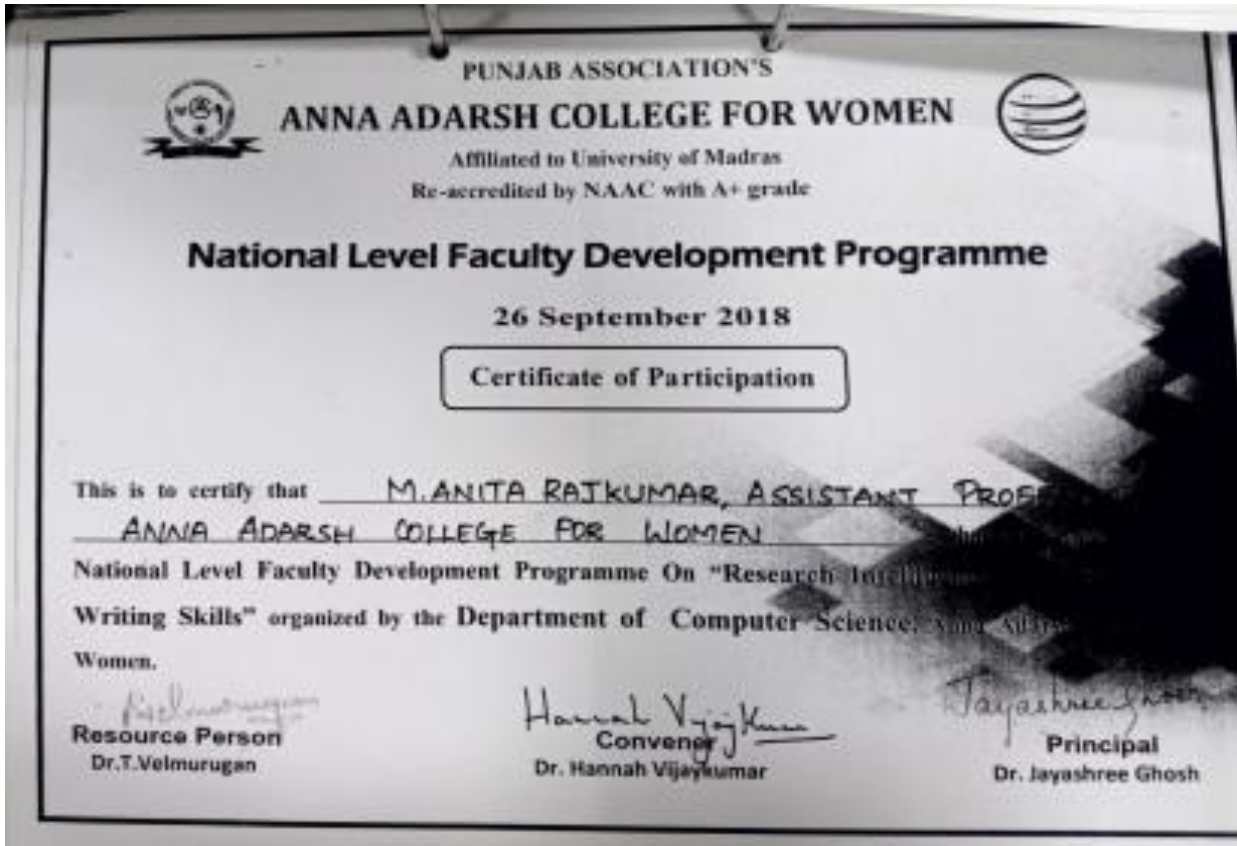

Punjab Association's
ANNA ADARSH COLLEGE FOR WOMEN
(Affiliated to University of Madras)
Chennai - 600040, Tamil Nadu.

FACULTY DEVELOPMENT PROGRAM

S.No 71