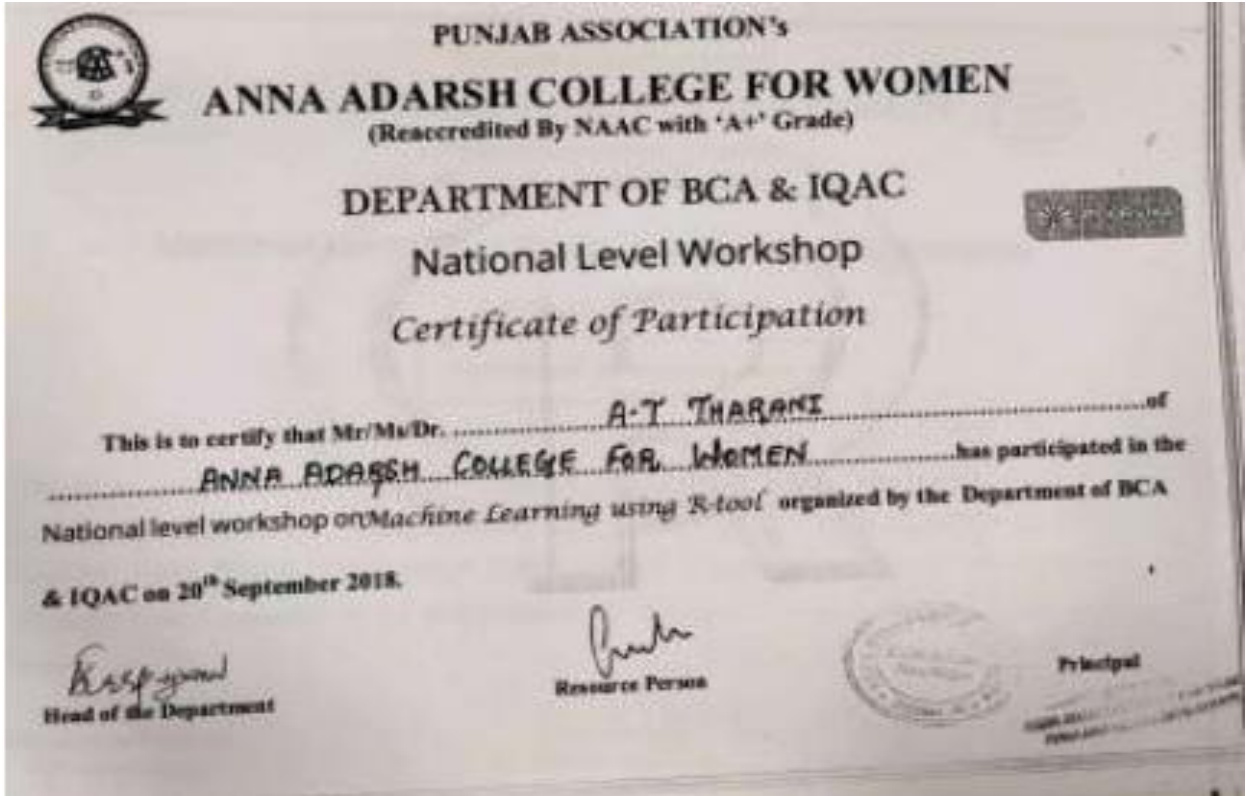

Punjab Association's
ANNA ADARSH COLLEGE FOR WOMEN
(Affiliated to University of Madras)
Chennai - 600040, Tamil Nadu.

PROFESSIONAL DEVELOPMENT PROGRAM

S.No 139