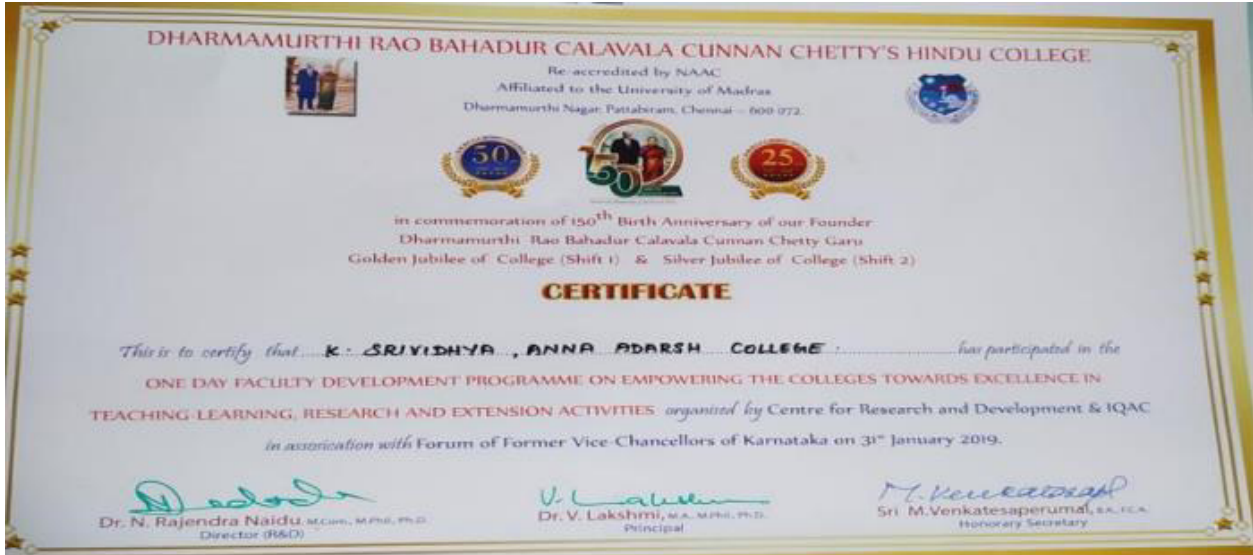

(2-19 FDD)

DEPARTMENT OF COMMERCE - SHIFT II
National Level Faculty Development Programme

CERTIFICATE OF PARTICIPATION

This is to certify that Ms. Dr. Preethi Mahesh
of Dept. of Business Economics has participated in the National Level Faculty Development Programme on "Investment avenues in the current scenario" organized by the Department of Commerce - Shift II on 2nd February 2019.

P. L.
Convener

Principal

Punjab Association's
ANNA ADARSH COLLEGE FOR WOMEN
(Affiliated to University of Madras)
Chennai - 600040, Tamil Nadu.

FACULTY DEVELOPMENT PROGRAM

S.No 5

Punjab Association's
ANNA ADARSH COLLEGE FOR WOMEN
(Affiliated to University of Madras)
Chennai - 600040, Tamil Nadu.