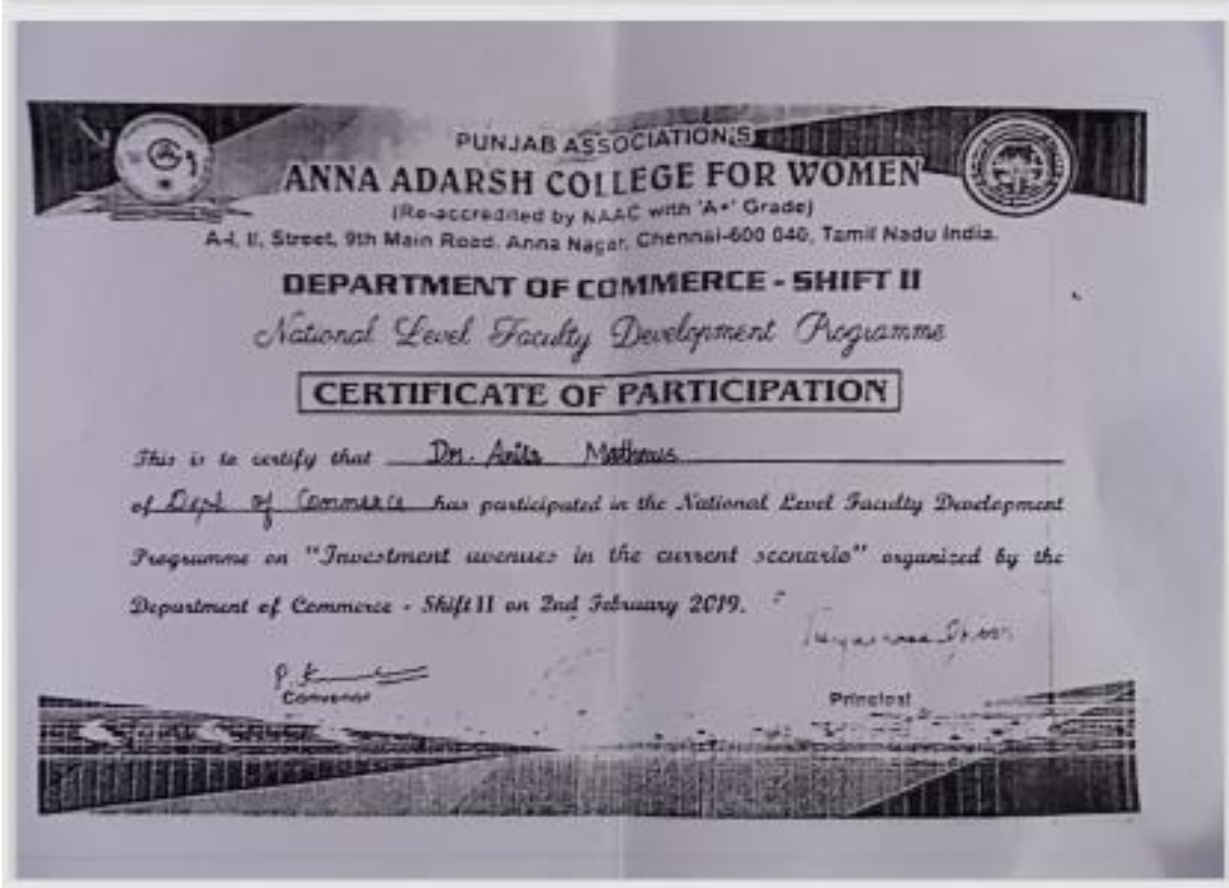

Punjab Association's
ANNA ADARSH COLLEGE FOR WOMEN
(Affiliated to University of Madras)
Chennai - 600040, Tamil Nadu.

FACULTY DEVELOPMENT PROGRAM

S.No 20