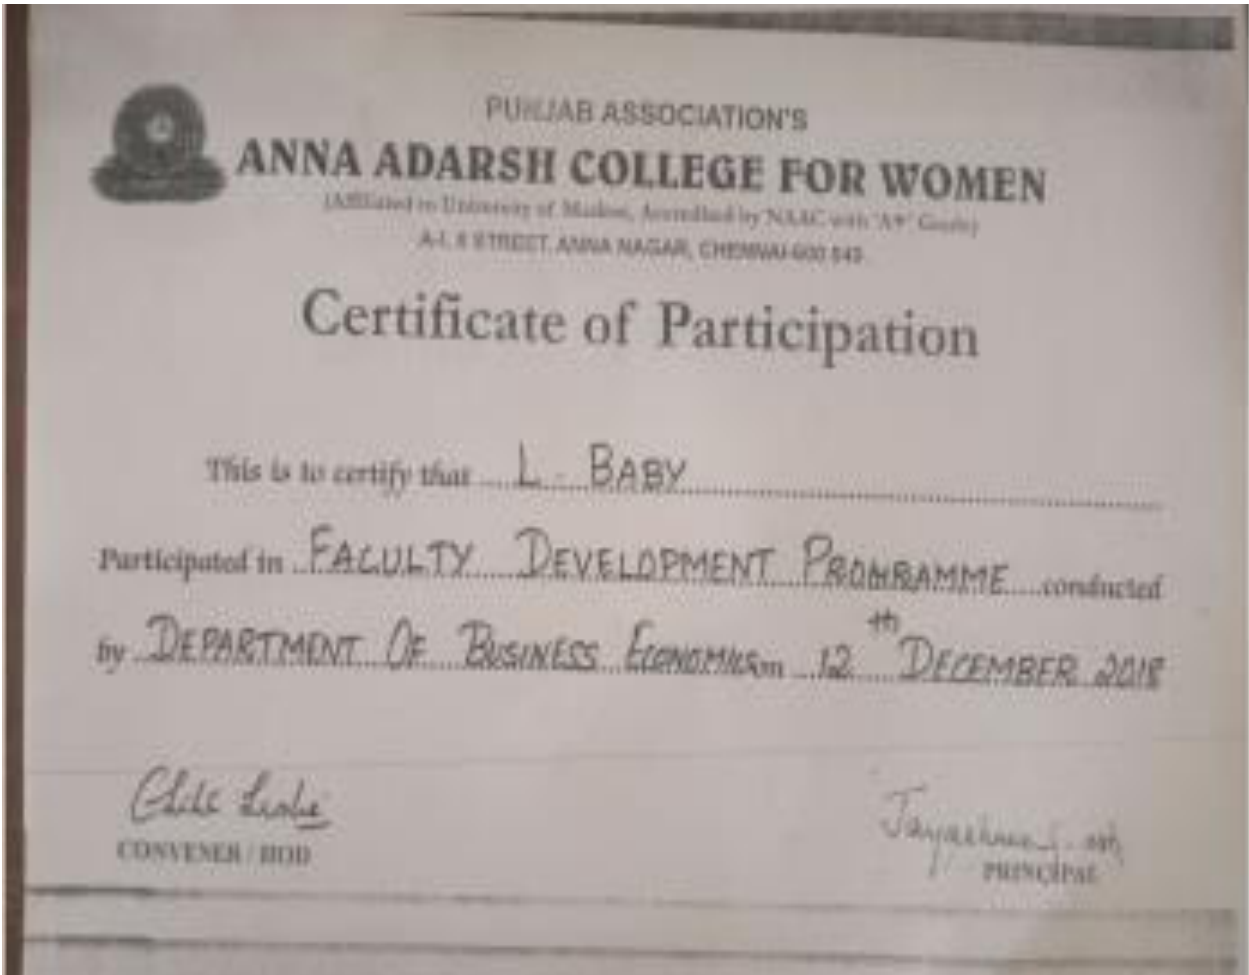

Punjab Association's
ANNA ADARSH COLLEGE FOR WOMEN
(Affiliated to University of Madras)
Chennai - 600040, Tamil Nadu.

FACULTY DEVELOPMENT PROGRAM

S.No 80