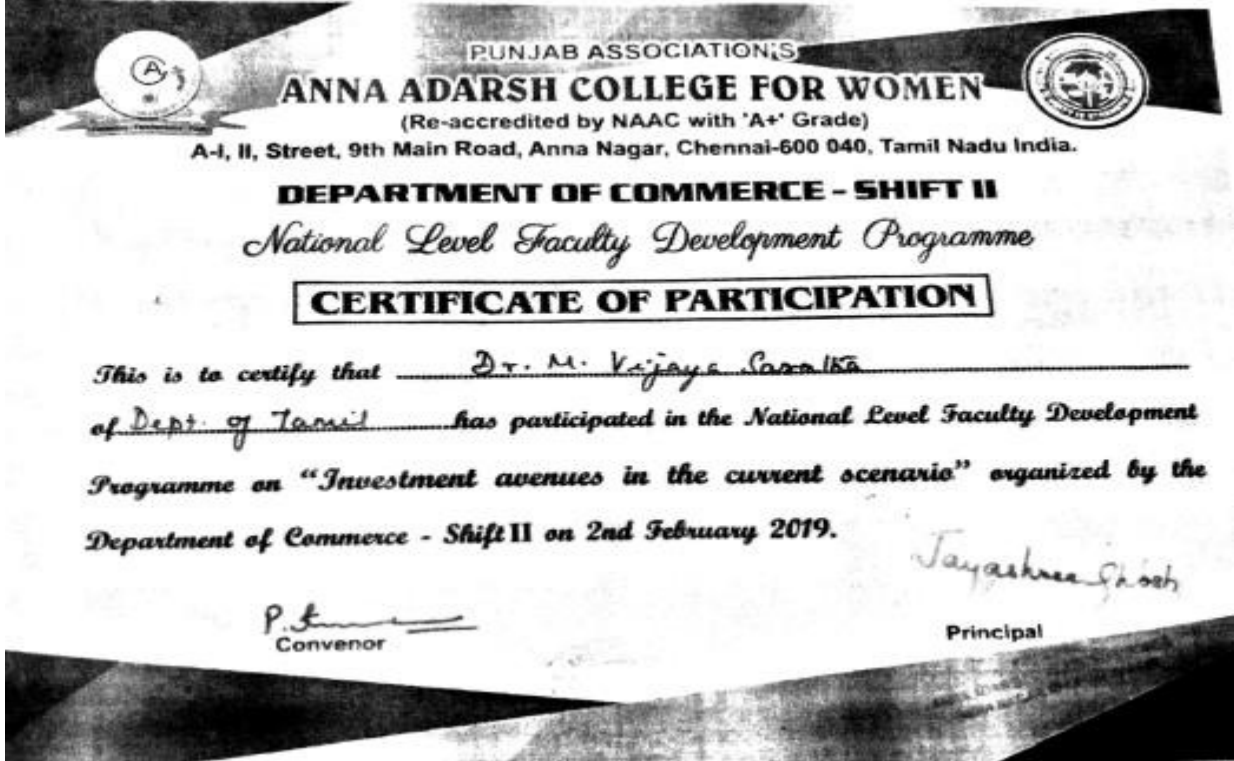

Punjab Association's
ANNA ADARSH COLLEGE FOR WOMEN
(Affiliated to University of Madras)
Chennai - 600040, Tamil Nadu.

FACULTY DEVELOPMENT PROGRAM

S.No 121