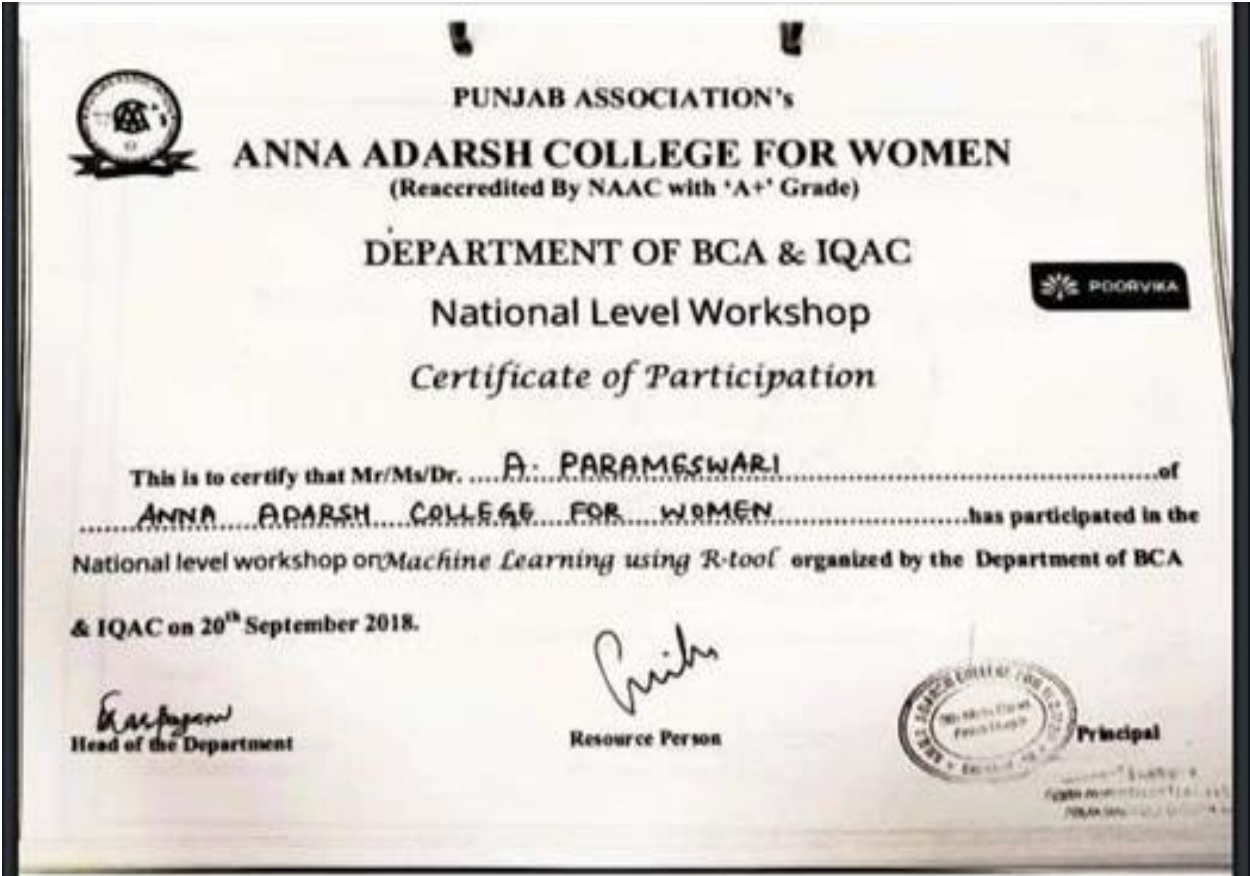

PROFESSIONAL DEVELOPMENT PROGRAM

S.No 139

Punjab Association's
ANNA ADARSH COLLEGE FOR WOMEN
(Affiliated to University of Madras)
Chennai - 600040, Tamil Nadu.

PROFESSIONAL DEVELOPMENT PROGRAM

S.No 140

Punjab Association's
ANNA ADARSH COLLEGE FOR WOMEN
(Affiliated to University of Madras)
Chennai - 600040, Tamil Nadu.