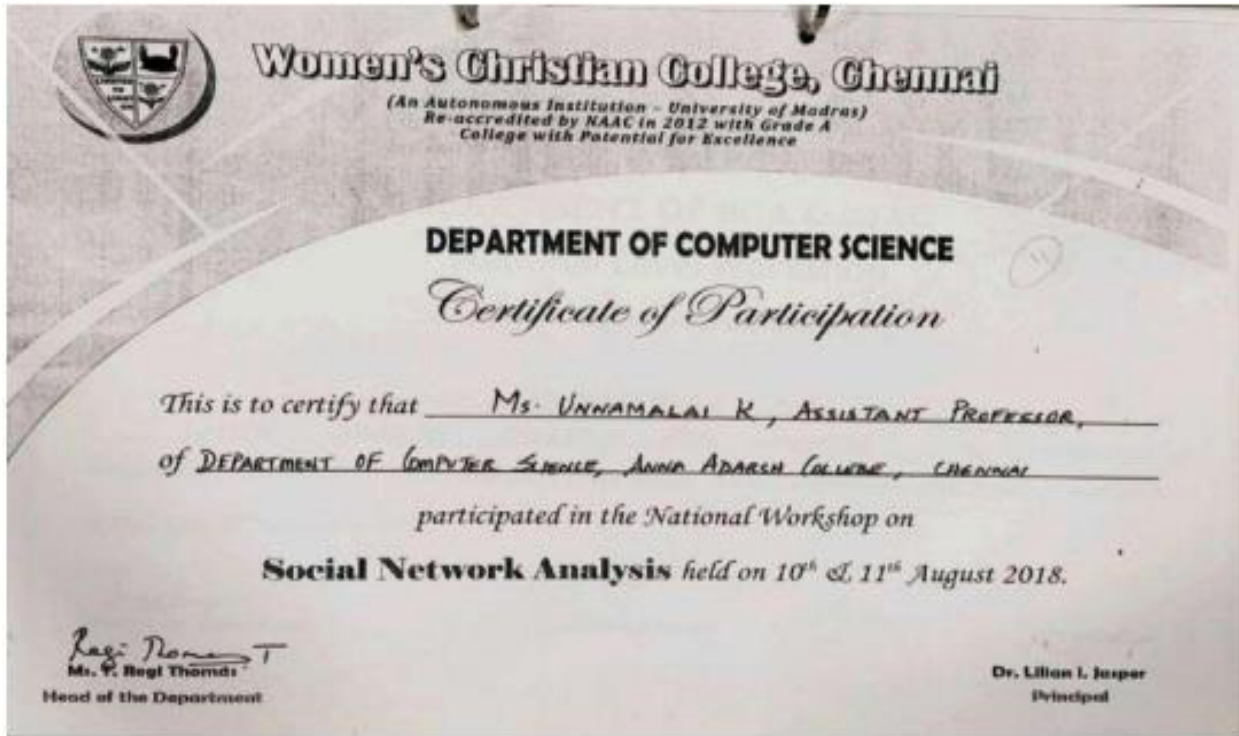

PROFESSIONAL DEVELOPMENT PROGRAM

S.No 137

Punjab Association's
ANNA ADARSH COLLEGE FOR WOMEN
(Affiliated to University of Madras)
Chennai - 600040, Tamil Nadu.

PROFESSIONAL DEVELOPMENT PROGRAM

S.No 138

Punjab Association's
ANNA ADARSH COLLEGE FOR WOMEN
(Affiliated to University of Madras)
Chennai - 600040, Tamil Nadu.