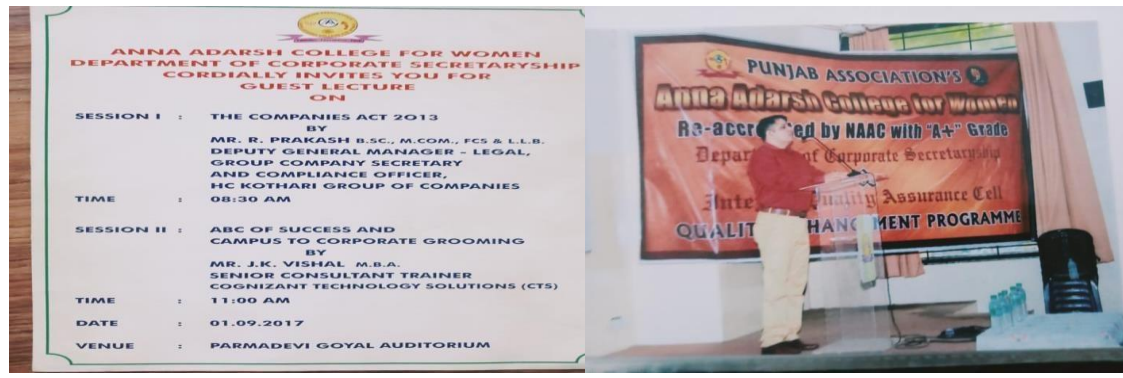

Punjab Association's
ANNA ADARSH COLLEGE FOR WOMEN
(Affiliated to University of Madras)
Chennai - 600040, Tamil Nadu.

4. The Companies Act 2013

Department:	Post Graduate Department of Corporate Secretaryship
Date of Event:	01/09/ 2017
Topic:	The Companies Act 2013
Event Category:	Academic Specialization Program
Level: College	No of Participants: 167
Judges/Guest (with Designation)	Mr. Prakash. Deputy General Manager, Company Secretary and Compliance Officer H.C Kothari Group of Companies & Ms. Aishwarya, Chartered Accountant

Brief Report:

The Department of Corporate Secretaryship under IQAC banner conducted Academic Specialization Program on Companies Act 2013 on 1st September 2017. The Chief guest Mr. Prakash explained in detail, the various amendment of Companies Act 2013. He clearly explained the advantages of the Companies Act 2013 to the budding Company Secretaries of the Department. The students greatly benefited from this interactive session. Special Guest Ms. Aishwarya, Chartered Accountant, motivated the students to tap on the abundant resources available to them. She advised the students to take up professional courses, avoid distractions and have strong belief in oneself.