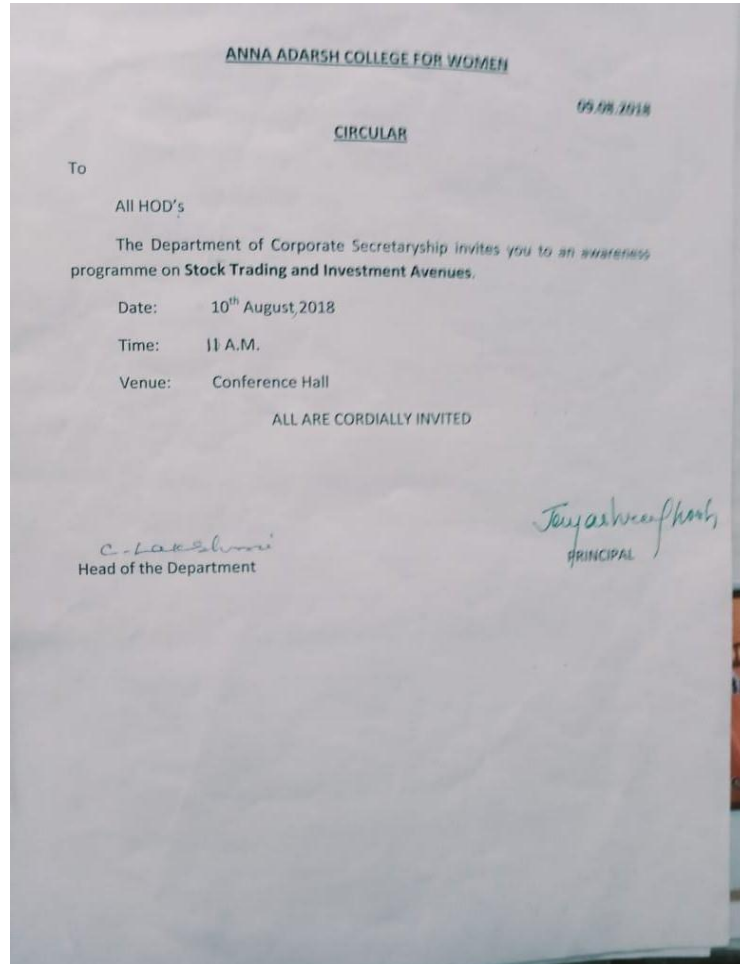

Punjab Association's
ANNA ADARSH COLLEGE FOR WOMEN
(Affiliated to University of Madras)
Chennai - 600040, Tamil Nadu.

Punjab Association's
ANNA ADARSH COLLEGE FOR WOMEN
(Affiliated to University of Madras)
Chennai - 600040, Tamil Nadu.

Post Graduate Department of Corporate Secretaryship		
Academic Year: 2018-2019		
Stock Trading and Investment Avenues		
No. Of Participants: 190		Date: 10/08/2018
S NO	Name of the Participants	Name of the College
1	Aishwarya. K	Anna Adarsh College for Women
2	Aishwarya. M	Anna Adarsh College for Women
3	Akshaya. R	Anna Adarsh College for Women
4	Alli Amrutha. B	Anna Adarsh College for Women
5	Amira Mehraj. K.M.A	Anna Adarsh College for Women
6	Anandhi. R	Anna Adarsh College for Women
7	Anitha. P	Anna Adarsh College for Women
8	Anusha. P	Anna Adarsh College for Women
9	Ashiya Beeve. K	Anna Adarsh College for Women
10	Bakiya Rani.M	Anna Adarsh College for Women
11	Balapriya. S	Anna Adarsh College for Women
12	Bhavani. B	Anna Adarsh College for Women
13	Bhuvaneshwari. V	Anna Adarsh College for Women
14	Catherine Sheela.C	Anna Adarsh College for Women
15	Chitra. M	Anna Adarsh College for Women
16	Deepalakshmi. G	Anna Adarsh College for Women
17	Deepika. V	Anna Adarsh College for Women
18	Dharini. S	Anna Adarsh College for Women
19	Durga. P	Anna Adarsh College for Women
20	Durgalakshmi. V	Anna Adarsh College for Women
21	Durgha Devi.L	Anna Adarsh College for Women
22	Gayathri Bai. R	Anna Adarsh College for Women
23	Gomathi. M	Anna Adarsh College for Women
24	Gowthami. S	Anna Adarsh College for Women
25	Hemalatha. R	Anna Adarsh College for Women
26	Ishwariya. S	Anna Adarsh College for Women
27	Janani. M	Anna Adarsh College for Women
28	Janifar. N.M.	Anna Adarsh College for Women
29	Jayalakshmi. G	Anna Adarsh College for Women
30	Jayashree. S	Anna Adarsh College for Women
31	Jeevitha.A	Anna Adarsh College for Women