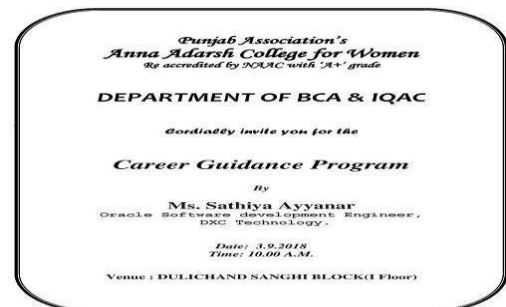

Punjab Association's
ANNA ADARSH COLLEGE FOR WOMEN
(Affiliated to University of Madras)
Chennai - 600040, Tamil Nadu.

1. Career Guidance Program

Department:	BCA - Shift I
Date of Event:	03/09/2019
Topic:	Career Guidance Program
Event Category:	Skill Based
Level: Intra Department	No. Of Participants: 131
Judges/Guest (with Designation)	Ms. Sathiya Ayyanar Oracle Software Development Engineer, DXC Technology

Brief Report:

This event was conducted for BCA Department Students. Ms. Sathiya guides students on How to develop personal skills, communication skills, aptitude and logical skills Students interact and ask queries about their dream career..