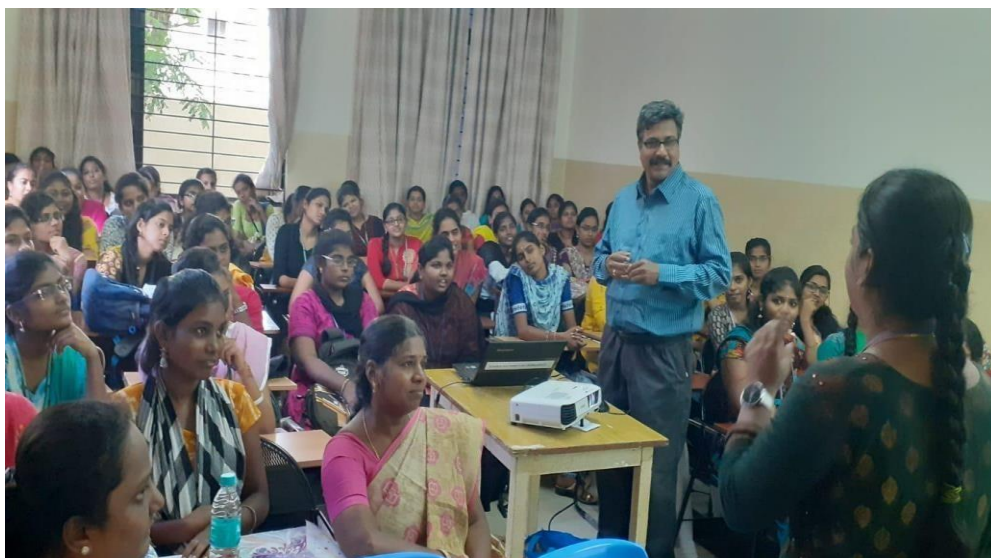

Brief Report:

A career orientation programme was conducted on the topic “Teaching- A profession with Passion” on 18 December 2019. Dr.C.V.Suresh Babu, the resource person, motivated the students to take up the teaching profession with passion.