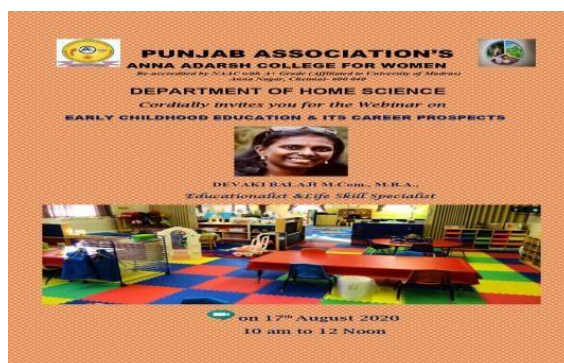

Punjab Association's
ANNA ADARSH COLLEGE FOR WOMEN
(Affiliated to University of Madras)
Chennai - 600040, Tamil Nadu.

5. Early Childhood Education and its Career Prospects

Department:	Home Science
Date of Event:	17/08/2020
Topic:	Early Childhood Education and its Career Prospects
Event Category:	Webinar
Level: College	No. of Participants: 98
Judges/Guest(with Designation)	Mrs. Devaki Balaji, M.Com, MBA, Educationalist & Life Skill Specialist

Brief Report:

A webinar on “Early Childhood Education and its Career Prospects” was organised by the Department of Home Science-N&D on 17/08/2020. The resource person, Mrs. Devaki Balaji, enlightened the audience (9 faculty members and 98 final year students of the department) about Early Childhood Education and its job opportunities.