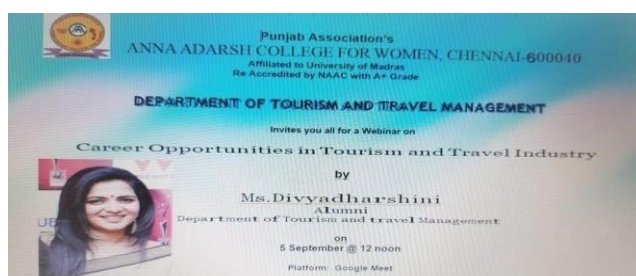

Punjab Association's
ANNA ADARSH COLLEGE FOR WOMEN
(Affiliated to University of Madras)
Chennai - 600040, Tamil Nadu.

7. Career Opportunities in the Tourism and Travel Industry

Department:	Tourism & Travel Management
Date of Event:	05/09/2020
Topic:	Career Opportunities in the Tourism and Travel Industry
Event Category:	Alumni Initiatives
Level: College	No. of Participants:177
Judges/Guest (with Designation)	Ms. Divyadharshini, Alumni Department of Tourism and Travel Management Anna Adarsh College for Women, Chennai

Brief Report:

The Department of Tourism and Travel Management organized a Career Guidance Programme on **Career Opportunities in the Tourism and Travel Industry** on 05 September 2020. The resource person was **Ms. Divyadharshini**, Alumni of Department of Tourism and Travel Management, Anna Adarsh College for Women. The webinar is designed to provide knowledge about the endless career opportunities in this fast growing industry of Travel and Tourism. She highlighted the various career options and educational requirements to choose the right path in the tourism and travel industry. Students of the Department of Tourism and Travel Management, Anna Adarsh college for Women and school students of Chennai have participated.