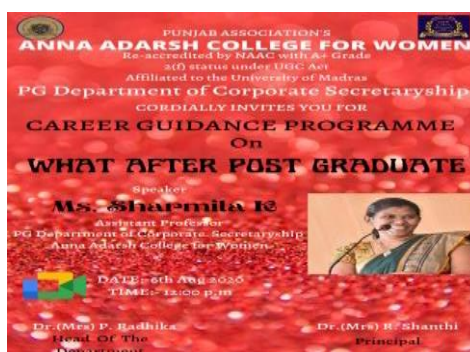

Punjab Association's
ANNA ADARSH COLLEGE FOR WOMEN
(Affiliated to University of Madras)
Chennai - 600040, Tamil Nadu.

4. What After Post Graduation

Department:	Post Graduate Department of Corporate Secretaryship - Shift - I
Date of Event:	06/08/2020
Topic:	What After Post Graduation
Event Category:	Career guidance programme
Level: Intra Department	No. of Participants: 40
Judges/Guest (with Designation)	No Guest

Brief Report:

The Department of Corporate Secretaryship (Shift - I) conducted a career guidance programme "What after Post Graduation" on 6th August 2020 for the final year PG (Batch 2019-2021) by the faculty member Ms..Sharmila.K, along with Dr.S.Sumathi. The opportunities in the Education field were discussed and features of Google docs were explained which will be beneficial in preparing their project report.