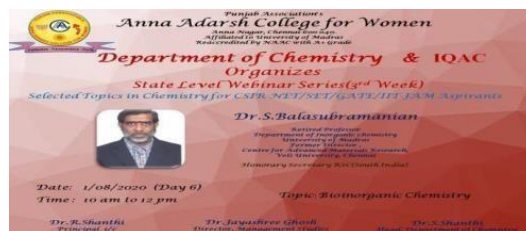

Punjab Association's
ANNA ADARSH COLLEGE FOR WOMEN
(Affiliated to University of Madras)
Chennai - 600040, Tamil Nadu.

Department:	Chemistry
Date of Event:	01/08/2020
Topic:	Bioinorganic Chemistry
Event Category:	Webinar Series- Day 6
Level:	State Level
Judges/Guest (with Designation)	Dr.S. Balasubramanian, Retired Professor of Inorganic Chemistry University of Madras. Former Director , Centre of Advanced Materials Research , Vels University, Chennai. Honorary Secretary RSC (South India)

Brief Report

Dr.S.Balasubramanian delivered the Topic “ Bioinorganic Chemistry”. Sir highlighted the importance of biological chemistry . He discussed different biological molecules of significance including :Haemoglobin , Myoglobin and Chlorophyll. He elaborated on the process of photosynthesis , its importance in sustaining life and the importance of certain metals in medicine.Sir also discussed CSIR questions related to Bioinorganic Chemistry.