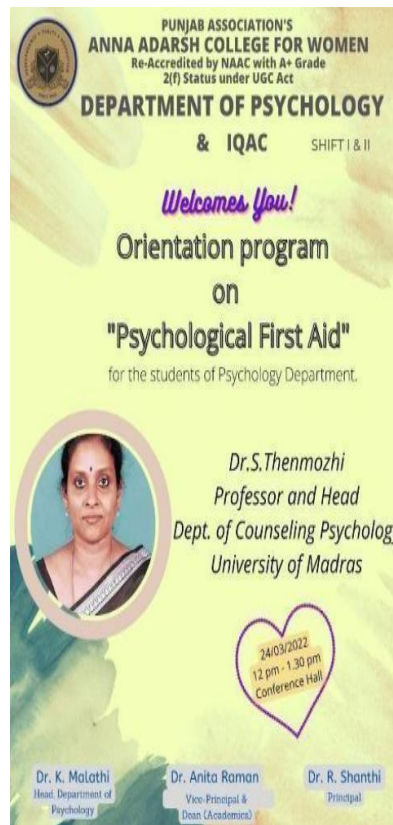

Punjab Association's
ANNA ADARSH COLLEGE FOR WOMEN
(Affiliated to University of Madras)
Chennai - 600040, Tamil Nadu.

Punjab Association's
ANNA ADARSH COLLEGE FOR WOMEN
(Affiliated to University of Madras)
Chennai - 600040, Tamil Nadu.

ANNA ADARSH COLLEGE FOR WOMEN		
DEPARTMENT OF PSYCHOLOGY		
ACADEMIC YEAR: 2021-2022		
Psychological First Aid		
No of Participants: 79		Date: 24/08/2021
S No.	NAME OF THE PARTICIPANT	NAME OF THE COLLEGE
1.	Deepshree Pareek	Anna Adarsh College for Women
2.	M.Jayvanti	Anna Adarsh College for Women
3.	Ashmita A.S	Anna Adarsh College for Women
4.	Aslee Sheeba.S	Anna Adarsh College for Women
5.	L. Jeyasree	Anna Adarsh College for Women
6.	Joann Marlene Woods	Anna Adarsh College for Women
7.	Niyamath Nazeer	Anna Adarsh College for Women
8.	Pooja.U	Anna Adarsh College for Women
9.	Sandrine.S	Anna Adarsh College for Women
10.	K.Sharini Oviya	Anna Adarsh College for Women
11.	Shruthi.S	Anna Adarsh College for Women
12.	Abisha Gledays.S	Anna Adarsh College for Women
13.	Deepasri.M	Anna Adarsh College for Women
14.	Divyadarshini.P	Anna Adarsh College for Women