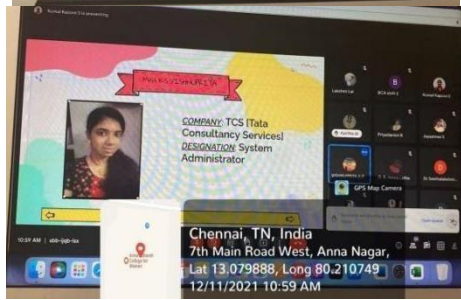

Punjab Association's
ANNA ADARSH COLLEGE FOR WOMEN
(Affiliated to University of Madras)
Chennai - 600040, Tamil Nadu.

Brief Report:

BCA – Shift II organized a Career Growth Program on 11.12.2021 at 10am for Final Year students. This program created awareness and enriched knowledge in their Career. Students actively participated and clarified their doubts with Guests.

No. of participants - 54