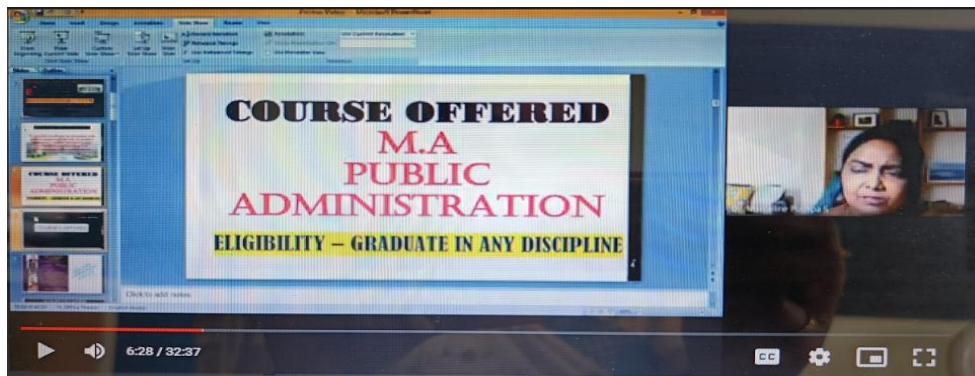

Prominent alumnae of the department such as Dr. Anbu Arumugam, Assistant Professor, Department of Public Administration, Presidency College (Autonomous), Chennai, Ms. Abi Shankari, Neuro Linguistic Programming Trainer, Dr. Meera Subramanian, Assistant Professor, Department of Public Administration, Madras Christian College, Tambaram, Chennai, Dr. Reshma Elizabeth Thomas, Business Development Director, Ekaart Digital Systems, Toronto, Canada and Gender Policy Advisor, Kerala State and Ms. Shearlyn Ranjane, Assistant Section Officer, Public Works Department, Tamil Nadu Secretariat, Chennai, spoke on the scope and opportunities of the discipline.

Dr. R. Asha and Ms. G. Hemalatha, Assistant Professors of the department shared their experiences as a student and as a successful alumna of the department. Towards the end of the programme, a registration form to enroll in the course of M.A. Public Administration was shared with the participants. The webinar was attended by nearly 50 participants from the parent College and from other colleges and Universities.