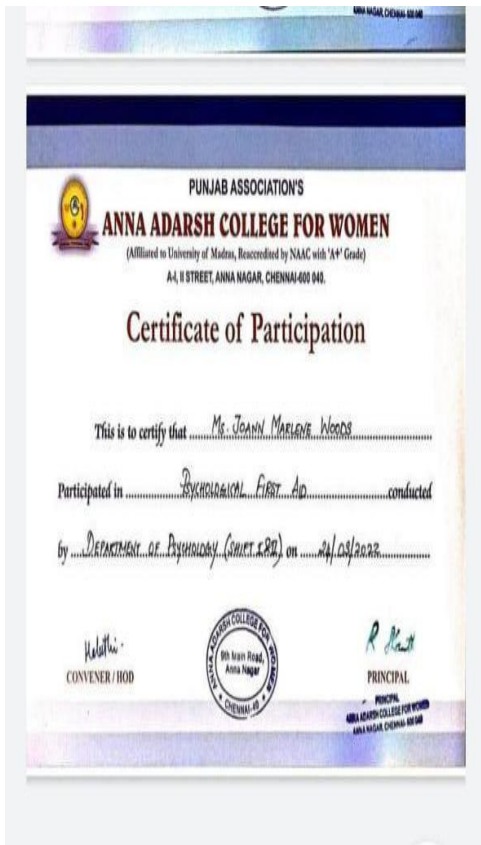

Punjab Association's
ANNA ADARSH COLLEGE FOR WOMEN
(Affiliated to University of Madras)
Chennai - 600040, Tamil Nadu.

Punjab Association's
ANNA ADARSH COLLEGE FOR WOMEN
(Affiliated to University of Madras)
Chennai - 600040, Tamil Nadu.

ANNA ADARSH COLLEGE FOR WOMEN		
DEPARTMENT OF PSYCHOLOGY		
ACADEMIC YEAR: 2021-2022		
Psychological First Aid		
No of Participants: 79		Date: 24/08/2021
S No.	NAME OF THE PARTICIPANT	NAME OF THE COLLEGE
1.	Deepshree Pareek	Anna Adarsh College for Women
2.	M.Jayvanti	Anna Adarsh College for Women
3.	Ashmita A.S	Anna Adarsh College for Women
4.	Aslee Sheeba.S	Anna Adarsh College for Women
5.	L. Jeyasree	Anna Adarsh College for Women
6.	Joann Marlene Woods	Anna Adarsh College for Women
7.	Niyamath Nazeer	Anna Adarsh College for Women
8.	Pooja.U	Anna Adarsh College for Women
9.	Sandrine.S	Anna Adarsh College for Women
10.	K.Sharini Oviya	Anna Adarsh College for Women
11.	Shruthi.S	Anna Adarsh College for Women
12.	Abisha Gledays.S	Anna Adarsh College for Women
13.	Deepasri.M	Anna Adarsh College for Women
14.	Divyadarshini.P	Anna Adarsh College for Women