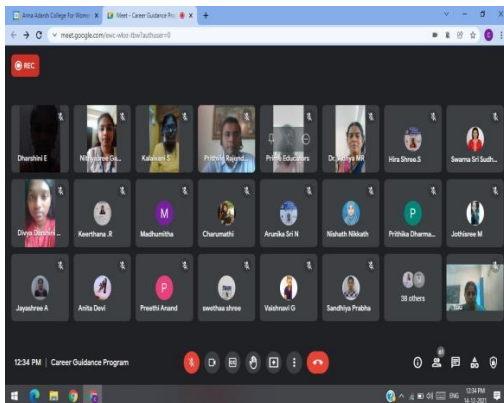

Punjab Association's
ANNA ADARSH COLLEGE FOR WOMEN
(Affiliated to University of Madras)
Chennai - 600040, Tamil Nadu.

12. Higher Education For Commerce Stream - Accounting and Finance

Department:	B. Com Accounting and Finance Shift II
Date of Event:	14/12/2021
Topic:	Higher Education For Commerce Stream
Event Category:	Career Guidance Program
Level: College	No of Participants: 65
Judges/Guest (with Designation)	Mr. Prithivin Rajendran Managing Director, Prime Educators, Chennai

Brief Report

Career Guidance Program was organised by the Department of Accounting and Finance Shift II on 14th December 2021, between 12.30 pm and 1.30 pm, for final year students. Around 65 students benefited from the Speaker's address, which enlightened students with the various career avenues for Commerce students, especially professional courses.

PUNJAB ASSOCIATION'S
ANNA ADARSH COLLEGE FOR WOMEN
RE-ACCREDITED BY NAAC WITH A+ GRADE
(www.annaadarsh.edu.in)

DEPARTMENT OF ACCOUNTING AND FINANCE (SHIFT-II)
&
IQAC

IS ORGANISING
CAREER GUIDANCE PROGRAM

SPEAKER :
MR. PRITHIVIN RAJENDRAN
(MANAGING DIRECTOR PRIME EDUCATORS, CHENNAI)

DATE : 14.12.21 (TUESDAY)
TIME : 12:30 P.M TO 1:30 P.M

MEET LINK: <https://meet.google.com/ewc-wkxr-tbw>

DR. J. JAYA SHANTHI
HEAD OF THE DEPARTMENT

DR. P. PRISHRAVENI
PROFESSOR INCHARGE (SHIFT II)

DR. P. SHANTHI
PRINCIPAL