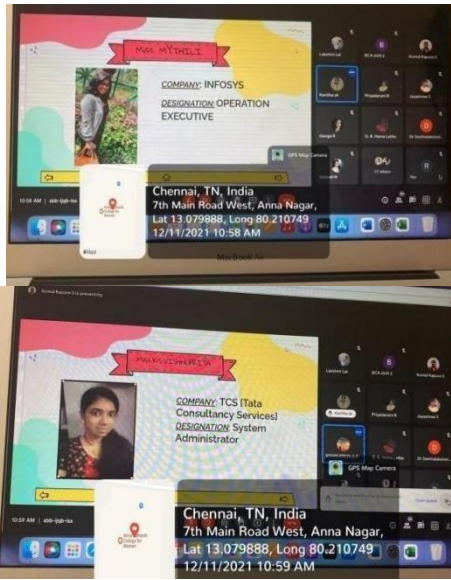

Punjab Association's
ANNA ADARSH COLLEGE FOR WOMEN
(Affiliated to University of Madras)
Chennai - 600040, Tamil Nadu.

Brief Report:

BCA – Shift II organized a Career Growth Program on 11.12.2021 at 10am for Final Year students. This program created awareness and enriched knowledge in their Career. Students actively participated and clarified their doubts with Guests.

No. of participants - 54