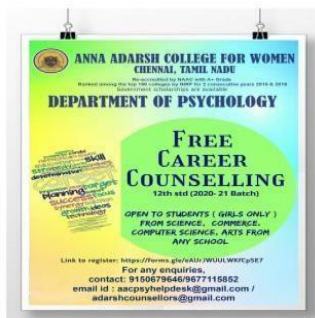

Punjab Association's
ANNA ADARSH COLLEGE FOR WOMEN
(Affiliated to University of Madras)
Chennai - 600040, Tamil Nadu.

3. Scope of Psychology

Department:	Psychology
Date of Event:	24/08/2021
Topic:	Scope of Psychology
Event Category:	Webinar on Career guidance
Level:College	No. of Participants: 61
Judges/Guest (with Designation)	No Guest Content presentation by Faculty – Dr. K. Malathi, Ms. Archana & Ms. Padmalakshmi

Brief Report:

The chief intention of the Webinar was to disseminate information about the inception of the UG programme in Psychology at AAC through the newly admitted students of the Department and dispel the myths and misconceptions amongst them about the paucity of career opportunities in the field. The Faculty of the Department explained the rapidly expanding scope of Psychology through a powerpoint presentation amongst the newly enrolled students and their parents. About 61 participants attended the webinar. Their questions were clarified by the Faculty. Overall, the webinar proved to be a good beginning for a healthy student-teacher relationship.