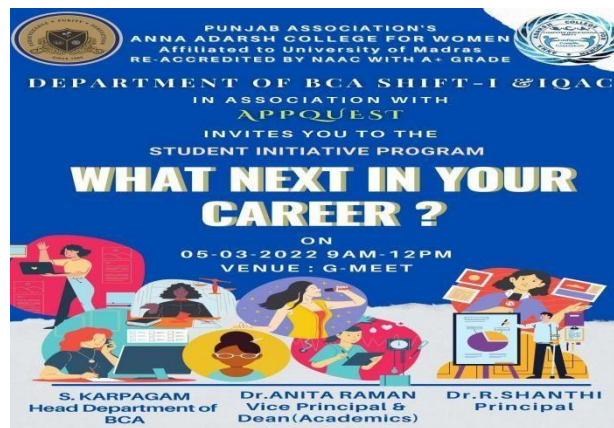

Punjab Association's
ANNA ADARSH COLLEGE FOR WOMEN
(Affiliated to University of Madras)
Chennai - 600040, Tamil Nadu.

14. What Next in Your Career?

Department:	BCA Shift I
Date of Event:	12/03/2022
Topic:	What Next in Your Career?
Event Category:	Student initiative Seminar
Level: Intra Department	No of Participants:50
Judges/Guest (with Designation)	No Guest

Brief Report:

Student initiative Seminar is organized by department BCA (Shift I) on 12-3-2022 for III BCA Students. Topic of the seminar was “What Next in Your Career?” . The seminar is about Shaping of the Career with few Entrepreneurial Activities.