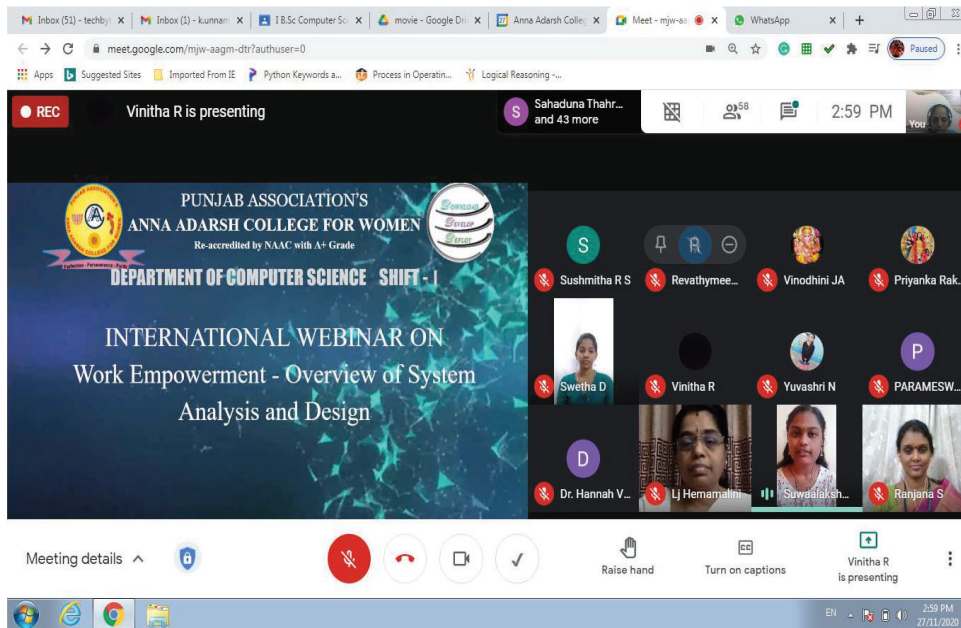

Punjab Association's
ANNA ADARSH COLLEGE FOR WOMEN
(Affiliated to University of Madras)
Chennai - 600040, Tamil Nadu.

2020 – 2021

1. Post Graduate Department of Computer Science