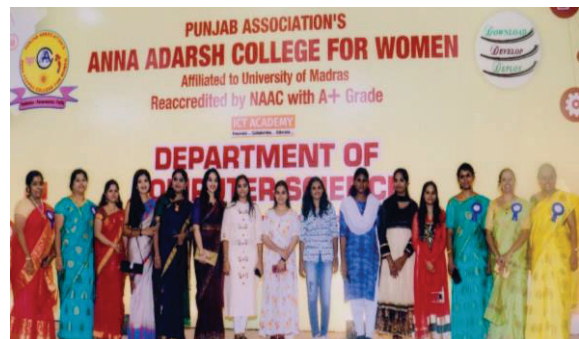

Punjab Association's
ANNA ADARSH COLLEGE FOR WOMEN
(Affiliated to University of Madras)
Chennai - 600040, Tamil Nadu.

2019– 2020

1. Post Graduate Department of Computer Science

Punjab Association's
ANNA ADARSH COLLEGE FOR WOMEN
Re-accredited By NAAC with A+ Grade
A-1, II Street, 9th Main Road, Anna Nagar
Chennai-600 040

Department of Computer Science
cordially invites you to
Alumni Meet
16 February 2019

Chief Guest
M. Shantha, MCA, M.Phil.,
Senior Project Manager,
DXC Technology

Venue: Conference Hall @ 10 am