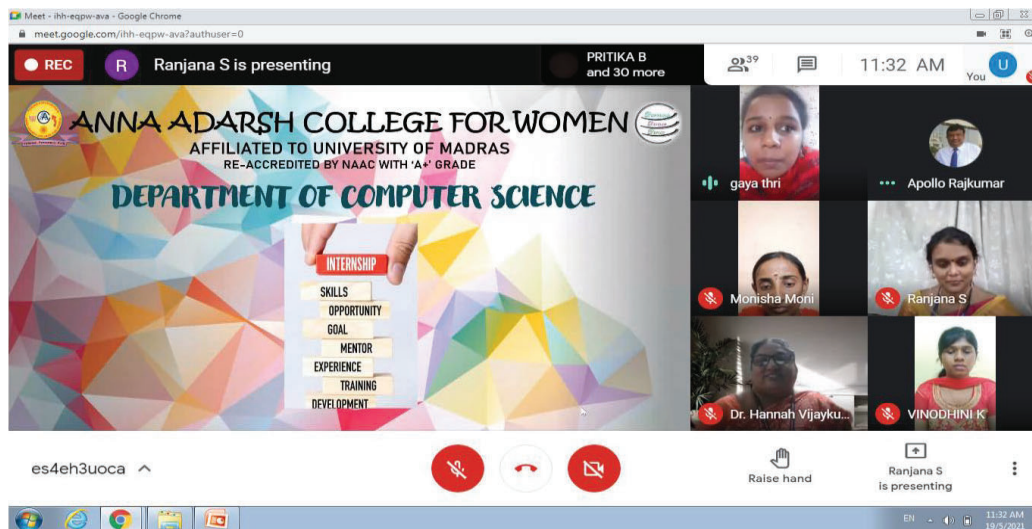

Punjab Association's
ANNA ADARSH COLLEGE FOR WOMEN
(Affiliated to University of Madras)
Chennai - 600040, Tamil Nadu.

2020 – 2021

1. Post Graduate Department of Computer Science