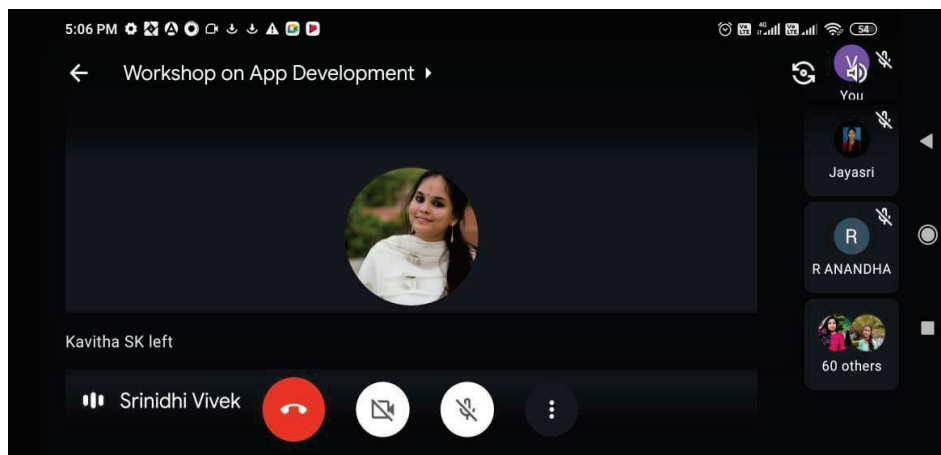

Alumni Activities

2021-2022

1. BCA (SHIFT II) -

Punjab Association's
ANNA ADARSH COLLEGE FOR WOMEN
(Affiliated to University of Madras)
Chennai - 600040, Tamil Nadu.

Punjab Association's
ANNA ADARSH COLLEGE FOR WOMEN
(Affiliated to University of Madras)
Chennai - 600040, Tamil Nadu.