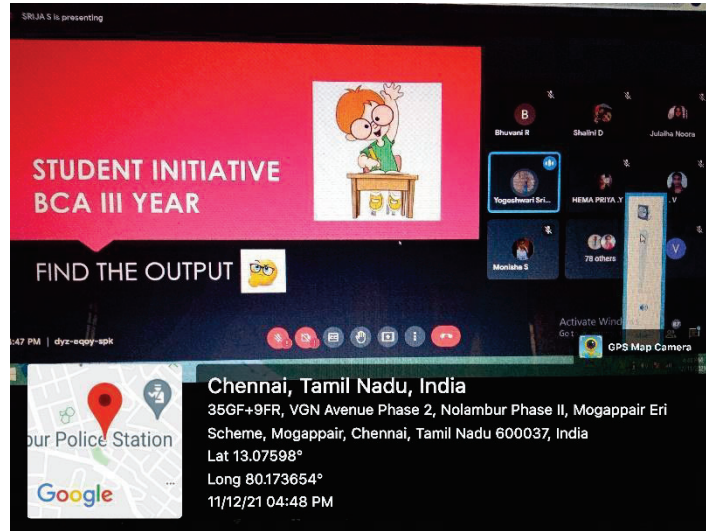

Alumni Activities

2021-2022

1. BCA (SHIFT II) -

Punjab Association's
ANNA ADARSH COLLEGE FOR WOMEN
(Affiliated to University of Madras)
Chennai - 600040, Tamil Nadu.

Punjab Association's
ANNA ADARSH COLLEGE FOR WOMEN
(Affiliated to University of Madras)
Chennai - 600040, Tamil Nadu.