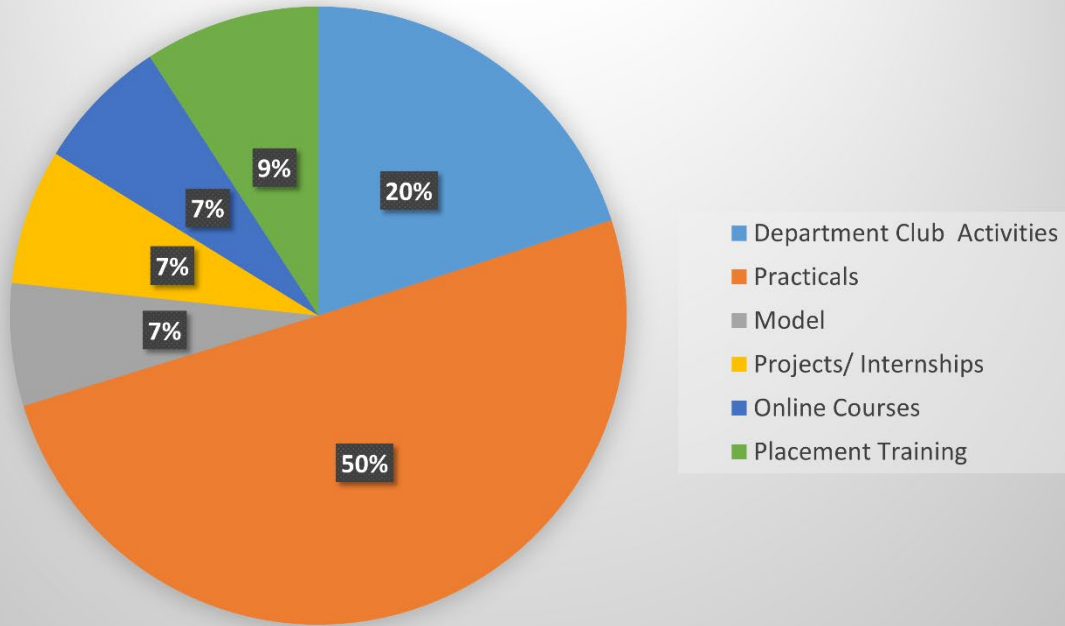

Experiential Learning - Science