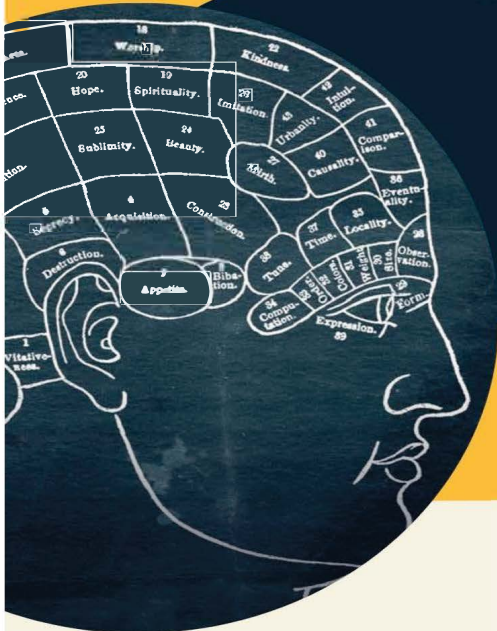

Punjab Association's
ANNA ADARSH COLLEGE FOR WOMEN
(Affiliated to University of Madras)
Chennai - 600040, Tamil Nadu.

Department of Psychology Shift I & II

PUNJAB ASSOCIATION'S
ANNA ADARSH COLLEGE FOR WOMEN
Affiliated to the University of Madras
Re-accredited by NAAC with A+ Grade

DEPARTMENT OF PSYCHOLOGY (Shift I & II)

2021-2022

Presents

**BIOLOGICAL
PSYCHOLOGY
EXHIBITION**

JULY 27, 2022

OPEN FOR COLLEGE AND
SCHOOL STUDENTS

JOIN US

DETAILS:

TIME : 12.00 PM -3.00PM

VENUE:

**EXPERIMENTAL PSYCHOLOGY LAB,
DEPARTMENT OF PSYCHOLOGY,
ANNA ADARSH COLLEGE FOR WOMEN**

*You're
Invited!*