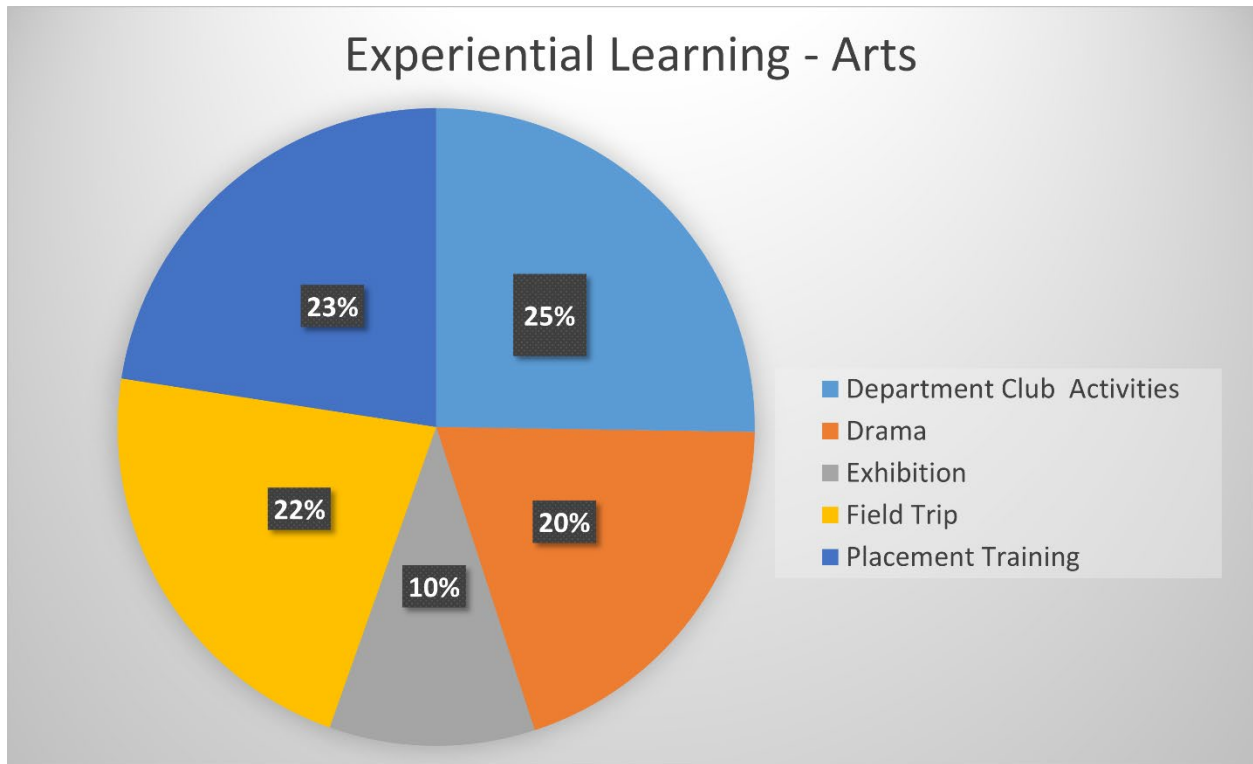

Experiential Learning Analysis