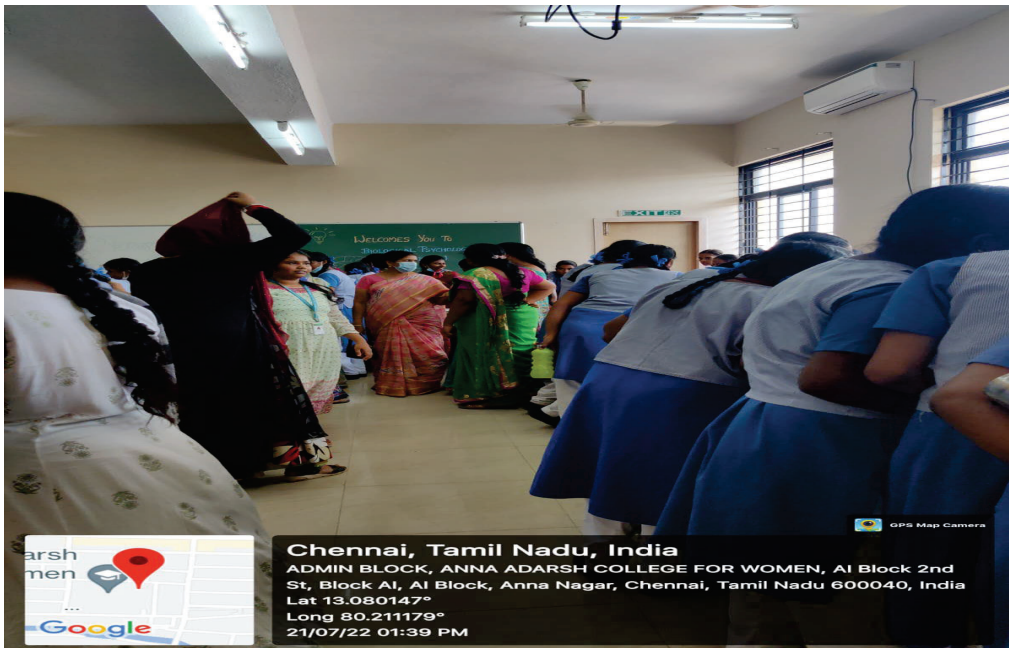

Punjab Association's
ANNA ADARSH COLLEGE FOR WOMEN
(Affiliated to University of Madras)
Chennai - 600040, Tamil Nadu.