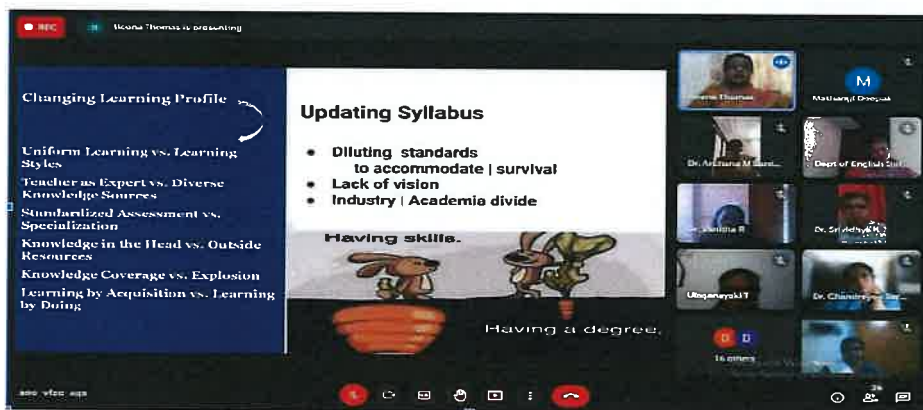

FDP - English Curriculum

R. Shanthi