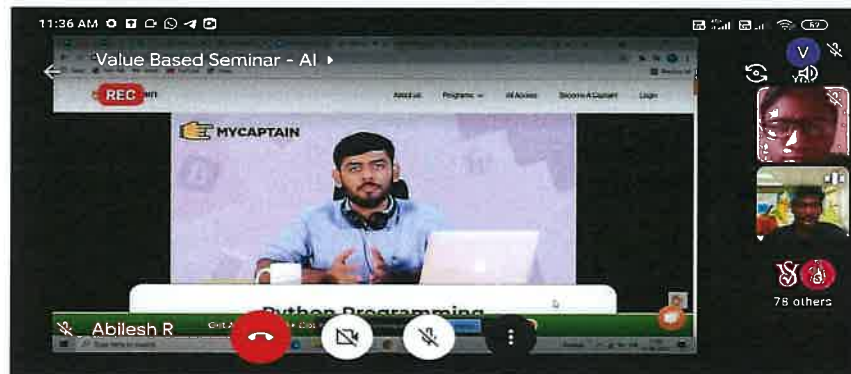

Artificial Intelligence and Advanced Technologies

R. Shanthi