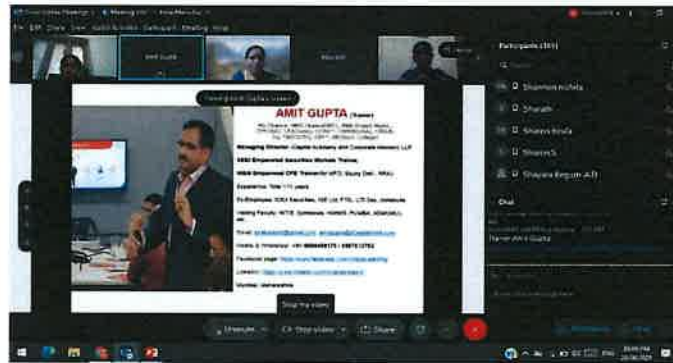

National Webinar : How to Buy and Sell Shares

R. Shanthi