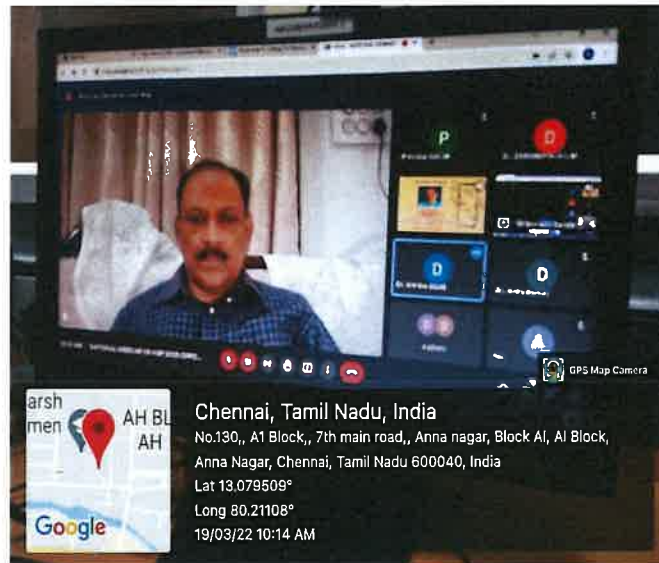

Punjab Association's
ANNA ADARSH COLLEGE FOR WOMEN
(Affiliated to University of Madras)
Chennai - 600040, Tamil Nadu.

NEP: Opportunities and Challenges in Higher Education

R. Shanthi