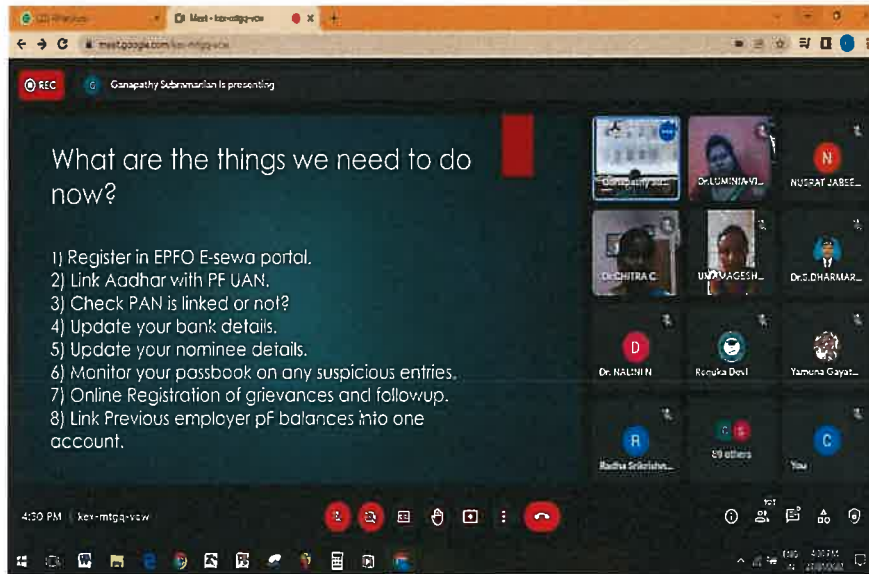

Punjab Association's
ANNA ADARSH COLLEGE FOR WOMEN
(Affiliated to University of Madras)
Chennai - 600040, Tamil Nadu.

National Level FDP - EPF