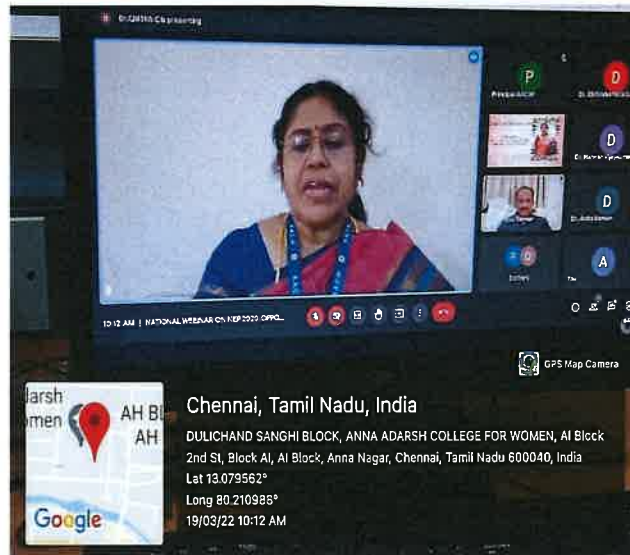

Punjab Association's
ANNA ADARSH COLLEGE FOR WOMEN
(Affiliated to University of Madras)
Chennai - 600040, Tamil Nadu.

NEP: Opportunities and Challenges in Higher Education

R. Shanthi